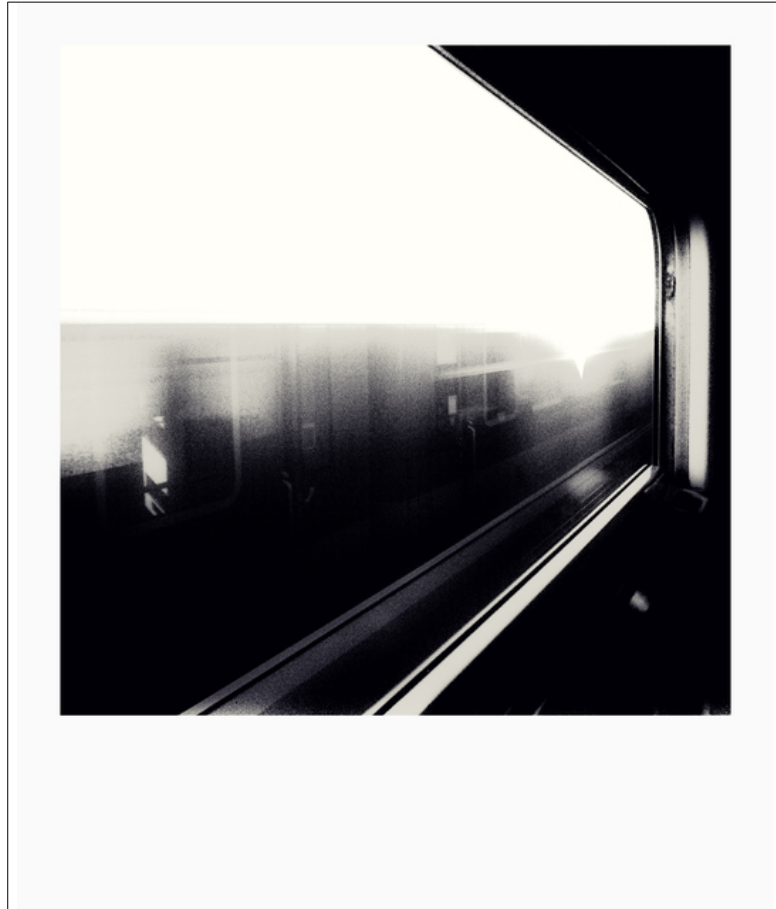

013878

Train Shadow

Picture Description¹⁾

A black and white shot looking out of a train window at a blurred platform with bright sunlight.

Analysis¹⁾

This high-contrast black and white photograph presents a view from inside a train carriage, looking out through a window. The bright, almost blinding light floods the scene, obscuring details of the landscape beyond. The window frame itself and the interior of the carriage are rendered in deep blacks, creating a stark contrast that emphasizes the intensity of the light outside. This composition evokes a sense of fleeting movement and transition, capturing a momentary glimpse of the world as the train speeds past.

Picture Data

	Type / Size	By	Web Link
Exposure	Analog	Frank Titze	
Developing	Analog	Frank Titze	
Enlarging	—	—	
Scanning	Digital	Frank Titze	
Processing	Digital	Frank Titze	
	Exposure	Processing	Published
Dates	—	07/2025	02/2026
	Width	Height	Bits/Color
Original Size	5568 px	6682 px	16
Ratio ca.	1	1.20	—
Exposure	24x36 mm		
Location	—		
Title (German)	Zug Schatten		