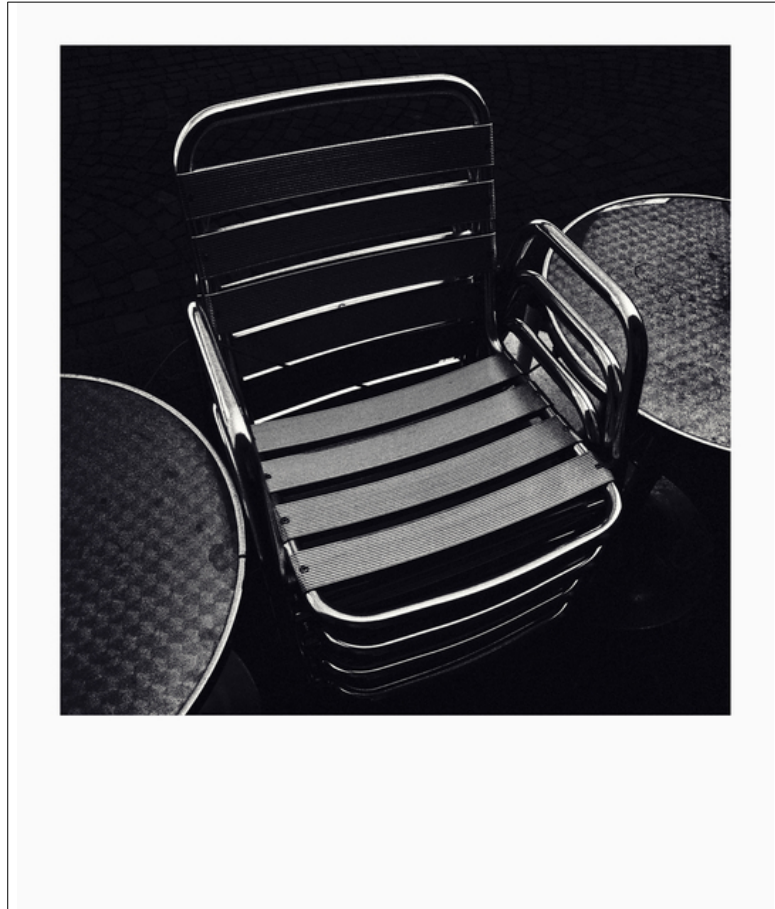

013870

Metall Chair

Picture Description¹⁾

A black and white photograph features a metal framed chair with horizontal slats stacked on top of others, sitting between two round tables.

Analysis¹⁾

This captivating black and white photograph presents a striking composition of outdoor cafe furniture. A metal-framed chair with horizontal slats dominates the frame, positioned between two tables with intricately patterned surfaces. The high-angle perspective emphasizes the geometric forms and textures of the objects, creating a sense of depth and visual interest. The stark contrast between light and shadow enhances the overall dramatic effect, evoking a mood of quiet contemplation.

Picture Data

	Type / Size	By	Web Link
Exposure	Analog	Frank Titze	
Developing	Analog	Frank Titze	
Enlarging	—	—	
Scanning	Digital	Frank Titze	
Processing	Digital	Frank Titze	
	Exposure	Processing	Published
Dates	—	11/2024	02/2026
	Width	Height	Bits/Color
Original Size	5646 px	6775 px	16
Ratio ca.	1	1.20	—
Exposure	24x36 mm		
Location	—		
Title (German)	Metalstuhl		