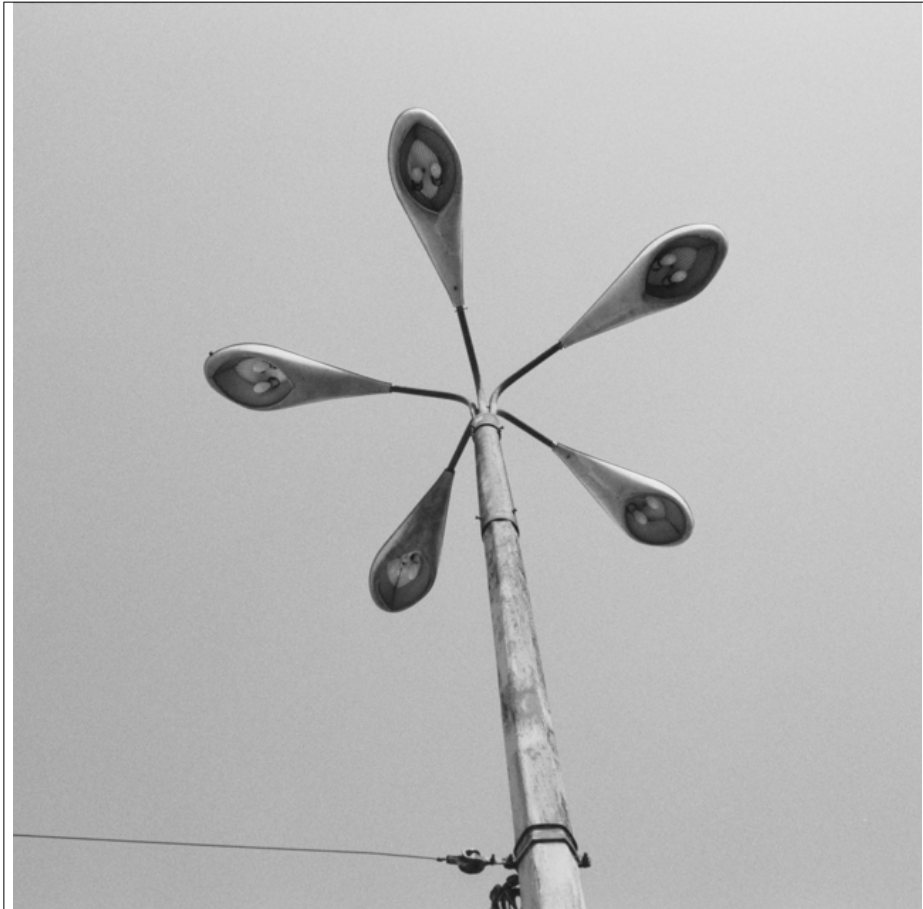

# 013732

Modern Flower

## Picture Description<sup>1)</sup>

A low-angle, black and white shot of a lamppost with five tear-drop shaped lights against a plain sky.

## Analysis<sup>1)</sup>

This photograph captures a streetlamp with a unique, multi-bulb design, resembling a stylized flower or perhaps even an otherworldly creature. The stark black and white palette emphasizes the geometric shapes and textures of the lamp and its supporting pole. The upward perspective draws the viewer's eye toward the sky, creating a sense of aspiration and wonder. The composition is clean and minimalist, allowing the unusual design of the lamp to take center stage. The absence of color lends a timeless quality to the photograph, making it feel both modern and reminiscent of a bygone era.