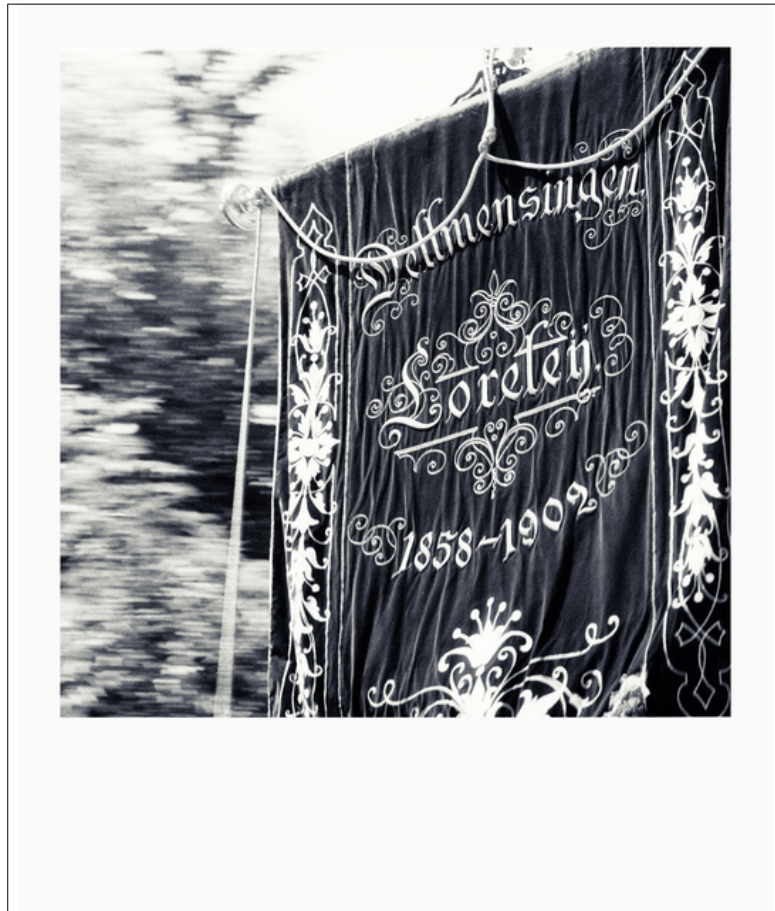

013628

Loreley I

Picture Description¹⁾

A monochrome photograph showcases a banner with ornate writing and floral designs, likely commemorating a historical event.

Analysis¹⁾

This black and white photograph captures a weathered banner adorned with ornate, vintage lettering. The banner reads "Deffmensingen Lorelei 1858-1902" in a stylized font, suggesting a historical society or organization. Elaborate floral and decorative elements frame the text, adding to the banner's old-world charm. The blurred background implies movement, perhaps from a parade or transportation. The monochrome palette enhances the photograph's timeless and nostalgic quality, evoking a sense of historical preservation and memory.

Picture Data

	Type / Size	By	Web Link
Exposure	Analog	Frank Titze	
Developing	Analog	Frank Titze	
Enlarging	—	—	
Scanning	Digital	Frank Titze	
Processing	Digital	Frank Titze	
	Exposure	Processing	Published
Dates	—	05/2024	12/2025
	Width	Height	Bits/Color
Original Size	5690 px	6828 px	16
Ratio ca.	1	1.20	—
Exposure	24x36 mm		
Location	—		
Title (German)	Loreley I		