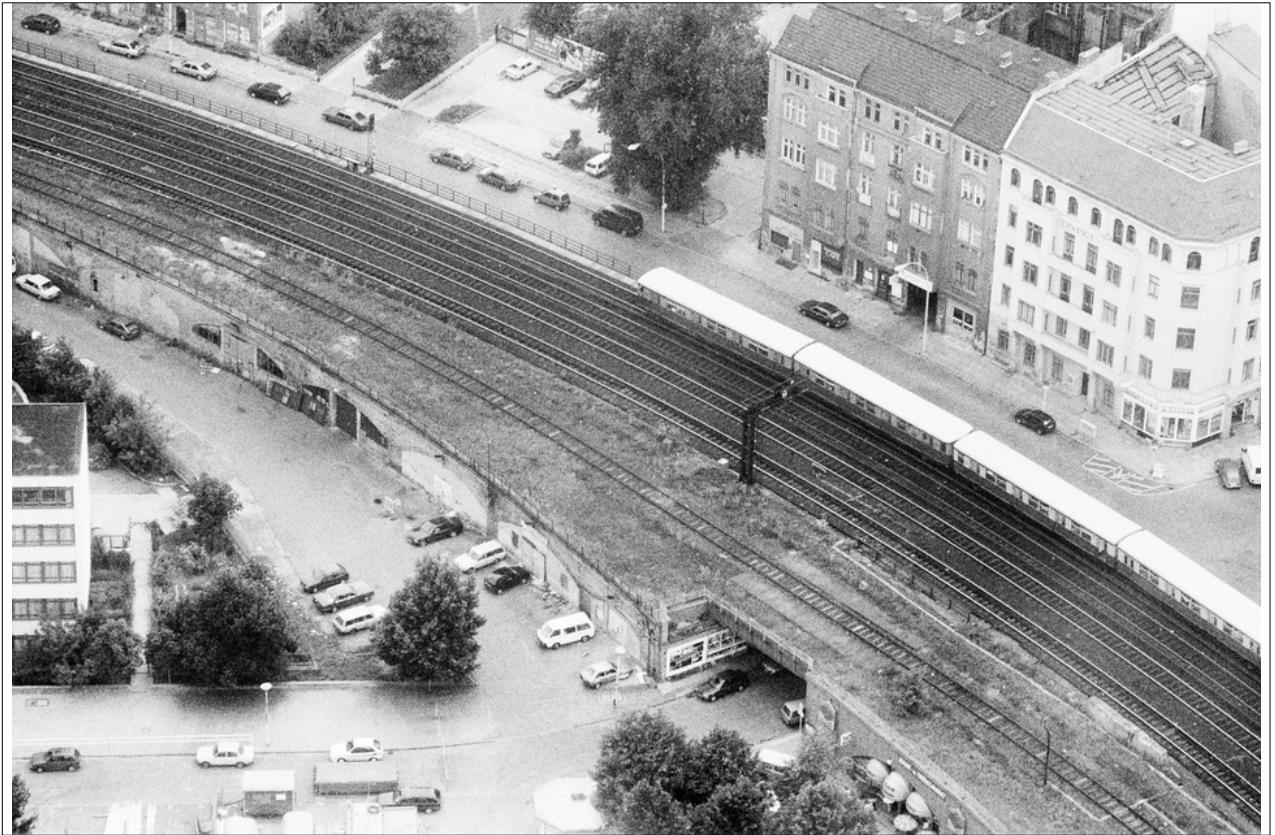

013242

Television Tower VIII

Picture Description¹⁾

A high-angle, black and white photograph captures a train moving along multiple tracks amidst urban architecture and vegetation.

Analysis¹⁾

This grayscale aerial photograph presents a complex urban scene dominated by a multi-track railway line slicing through the cityscape. A train with multiple cars stretches along the tracks, parallel to streets lined with buildings in varying architectural styles. The scene is punctuated by parked cars, trees, and a bridge or tunnel structure supporting the railway, creating a layered composition that evokes a sense of industrial infrastructure interwoven with urban life.

Picture Data

	Type / Size	By	Web Link
Exposure	Analog	Frank Titze	 <small>Photo: Titze, art1183 - Artwork Data Sheet - Picture ID: 013242</small>
Developing	Analog	Frank Titze	
Enlarging	—	—	
Scanning	Digital	Frank Titze	
Processing	Digital	Frank Titze	
	Exposure	Processing	Published
Dates	—	07/2025	01/2025
	Width	Height	Bits/Color
Original Size	7528 px	5019 px	16
Ratio ca.	1.50	1	—
Exposure	24x36 mm		
Location	—		
Title (German)	Fernsehturm VIII		