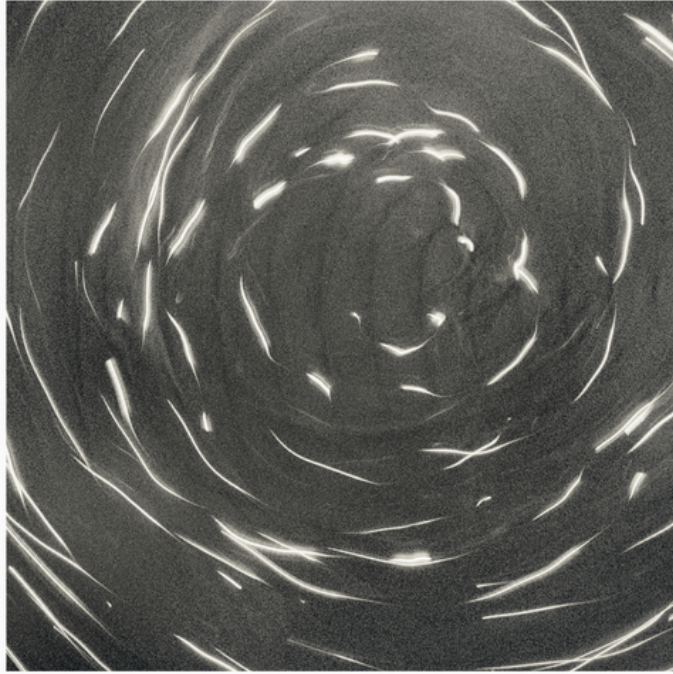

# 012663

Light Quirl

## Picture Description<sup>1)</sup>

Abstract grayscale photograph of swirling light trails against a textured, dark background.

## Analysis<sup>1)</sup>

This abstract composition evokes a sense of cosmic swirl and motion. The predominantly gray background, textured with a subtle granular effect, is punctuated by dynamic streaks of light that curve inward, creating a vortex-like pattern. The lines of light vary in intensity and thickness, lending depth and dimension to the piece. The overall effect is both ethereal and slightly unsettling, perhaps suggesting forces beyond our comprehension.