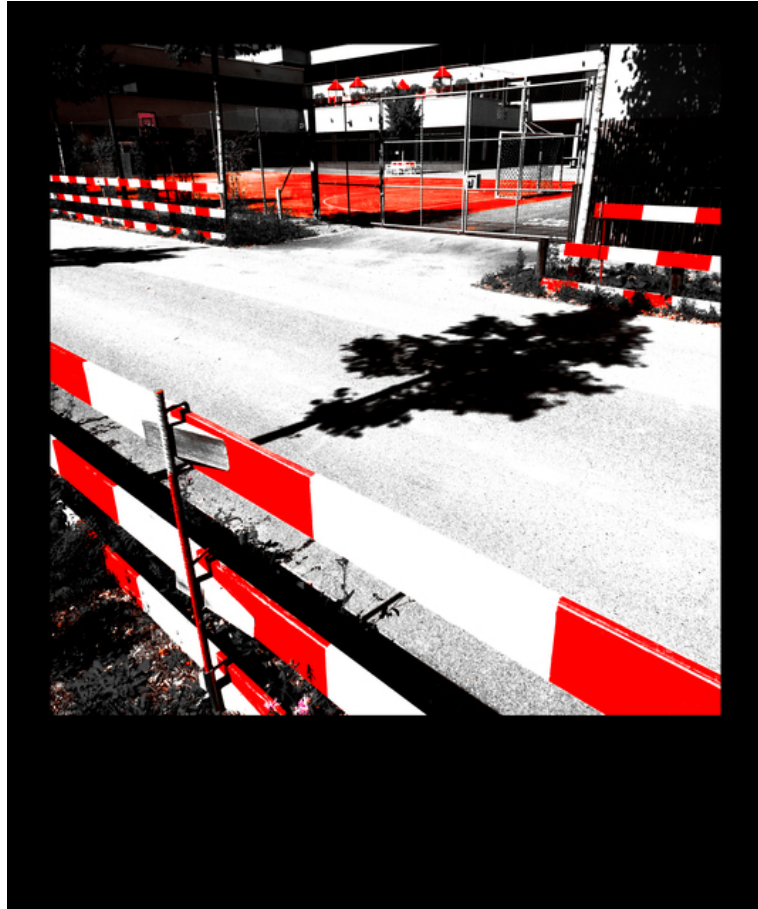

012614

At School I

Picture Description¹⁾

The photograph captures a fenced off area with red and white barriers, leading towards a sports court.

Analysis¹⁾

This visually striking photograph captures a moment of stark contrast, where vibrant red and white barriers slice through a grayscale world. The eye is drawn to the intense red of a basketball court in the background, adding a layer of depth and intrigue to the composition. A tree's shadow stretches across the pavement, its form a stark silhouette against the muted tones. The photograph masterfully plays with color and light, creating a scene that is both captivating and surreal.

Picture Data

	Type / Size	By	Web Link
Exposure	Digital	Frank Titze	
Developing	—	—	
Enlarging	—	—	
Scanning	—	—	
Processing	Digital	Frank Titze	
	Exposure	Processing	Published
Dates	08/2022	03/2023	04/2025
	Width	Height	Bits/Color
Original Size	5546 px	6655 px	16
Ratio ca.	1	1.20	—
Exposure	24x36 mm		
Location	—		
Title (German)	Bei der Schule I		