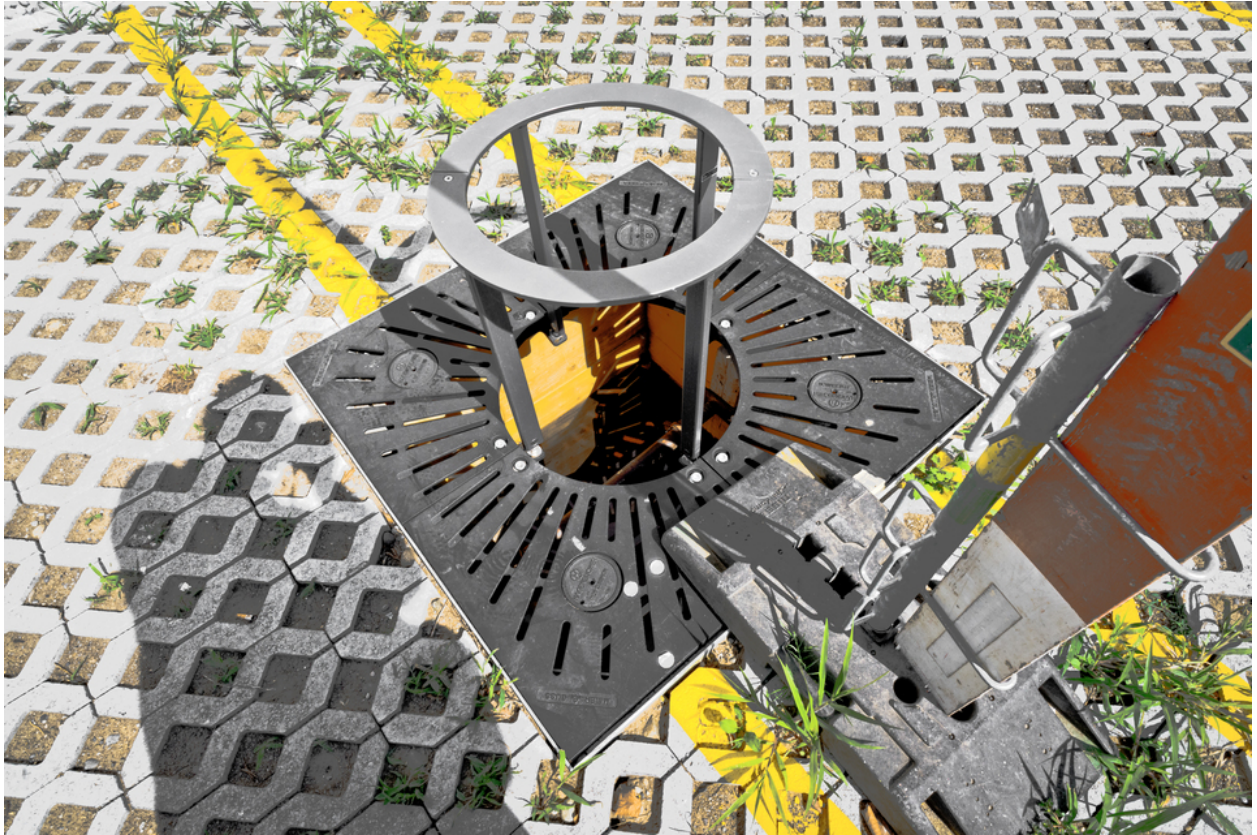

012607

Next to the Street IV

Picture Description¹⁾

A high-angle shot of a tree guard in a parking lot with yellow lines and grass growing in the spaces between the pavers.

Analysis¹⁾

This photograph captures a close-up view of a tree grate set into permeable paving. The grate, constructed from dark metal, features a circular opening in the center and radiating slots, contrasting with the surrounding interlocking concrete pavers. Some weeds and grass sprouts add organic texture to the scene, while remnants of yellow lane markings cut across the pavers, injecting a sense of urban utility. The overall composition highlights the interplay of man-made structures and natural elements within an urban environment.

Picture Data

	Type / Size	By	Web Link
Exposure	Digital	Frank Titze	
Developing	—	—	
Enlarging	—	—	
Scanning	—	—	
Processing	Digital	Frank Titze	
	Exposure	Processing	Published
Dates	08/2022	03/2023	04/2025
	Width	Height	Bits/Color
Original Size	7360 px	4912 px	16
Ratio ca.	1.50	1	—
Exposure	24x36 mm		
Location	—		
Title (German)	Neben der Straße IV		