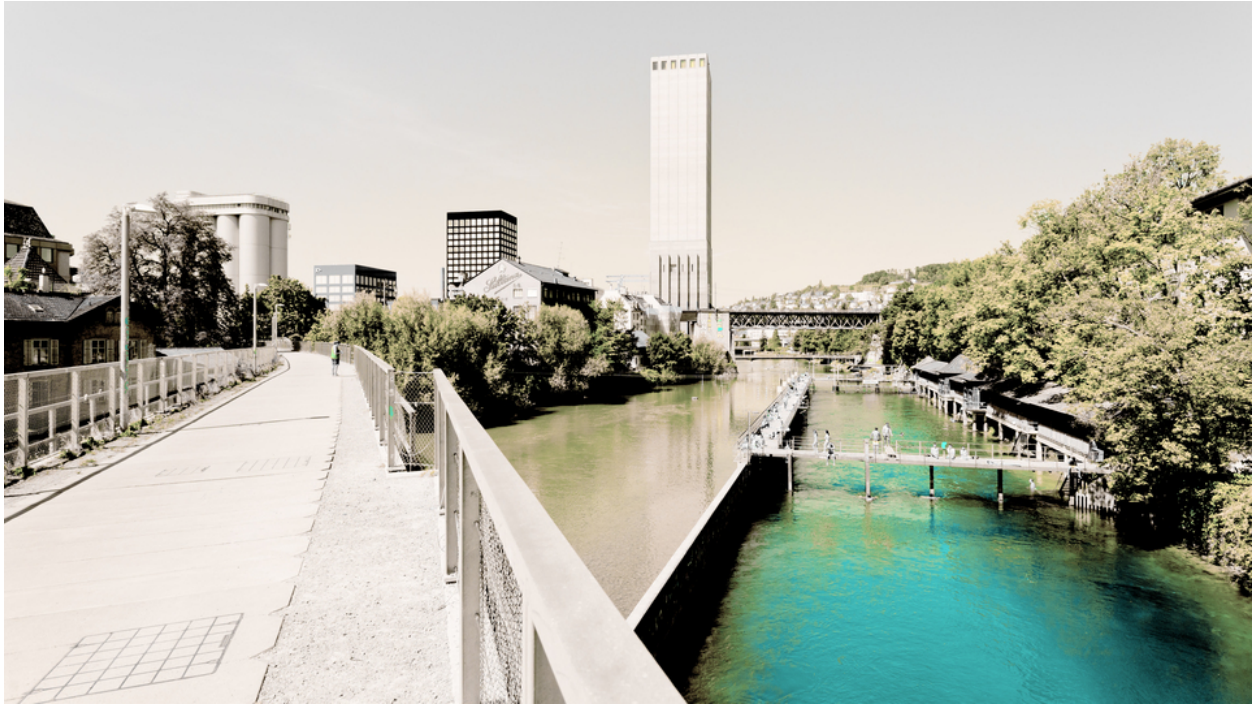

012522

Above Limmat III

Picture Description¹⁾

A scenic view of a river in a city with buildings and a bridge, captured in a predominantly neutral tone.

Analysis¹⁾

This photograph captures a serene urban landscape, bathed in a soft, filtered light. The composition emphasizes the interplay between architectural forms and the natural environment. A prominent river, its waters subtly tinted, winds through the scene, flanked by concrete walkways and verdant trees. Modern buildings, including a striking, tall structure with a distinct design, punctuate the skyline. The overall effect is one of tranquility and understated beauty, inviting contemplation of the balance between human construction and the fluidity of nature.

Picture Data

	Type / Size	By	Web Link
Exposure	Digital	Frank Titze	
Developing	—	—	
Enlarging	—	—	
Scanning	—	—	
Processing	Digital	Frank Titze	
	Exposure	Processing	Published
Dates	08/2022	11/2022	03/2025
	Width	Height	Bits/Color
Original Size	7360 px	4140 px	16
Ratio ca.	1.78	1	—
Exposure	24x36 mm		
Location	—		
Title (German)	Oberhalb Limmat III		