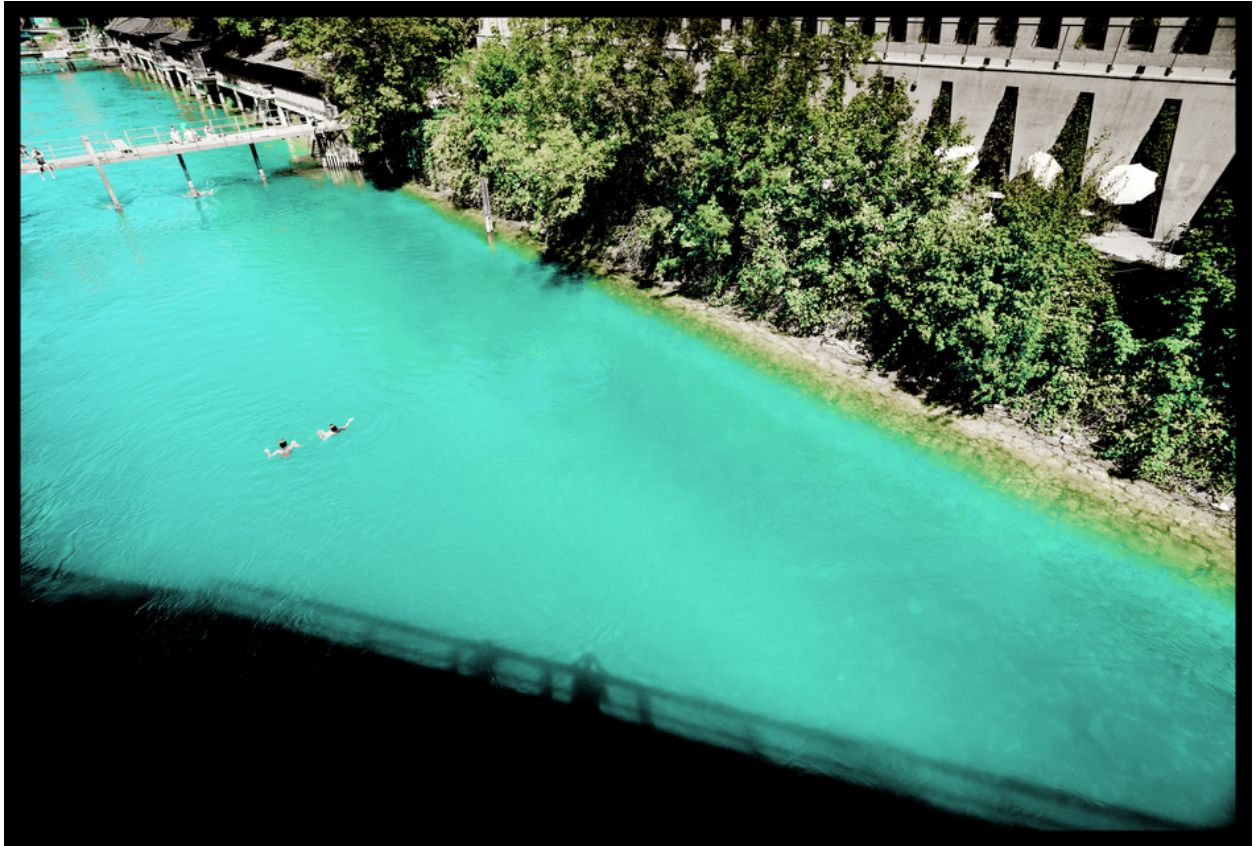

## Picture Description<sup>1)</sup>

An aerial shot showcases a turquoise river with swimmers, a bridge, and lush greenery alongside a building with triangular structures.

## Analysis<sup>1)</sup>

This photograph captures a breathtaking aerial view of a turquoise river, its vibrant color contrasting against the lush greenery on its banks. A small footbridge spans the water, leading to what appears to be a dam structure in the upper right. Two figures can be seen swimming in the river, adding a sense of scale and human presence to the vastness of the scene. The composition is dramatic, with deep shadows cast by the vantage point of the photographer, creating a sense of depth and mystery. The overall effect is both calming and invigorating, highlighting the natural beauty and recreational possibilities of this aquatic landscape.