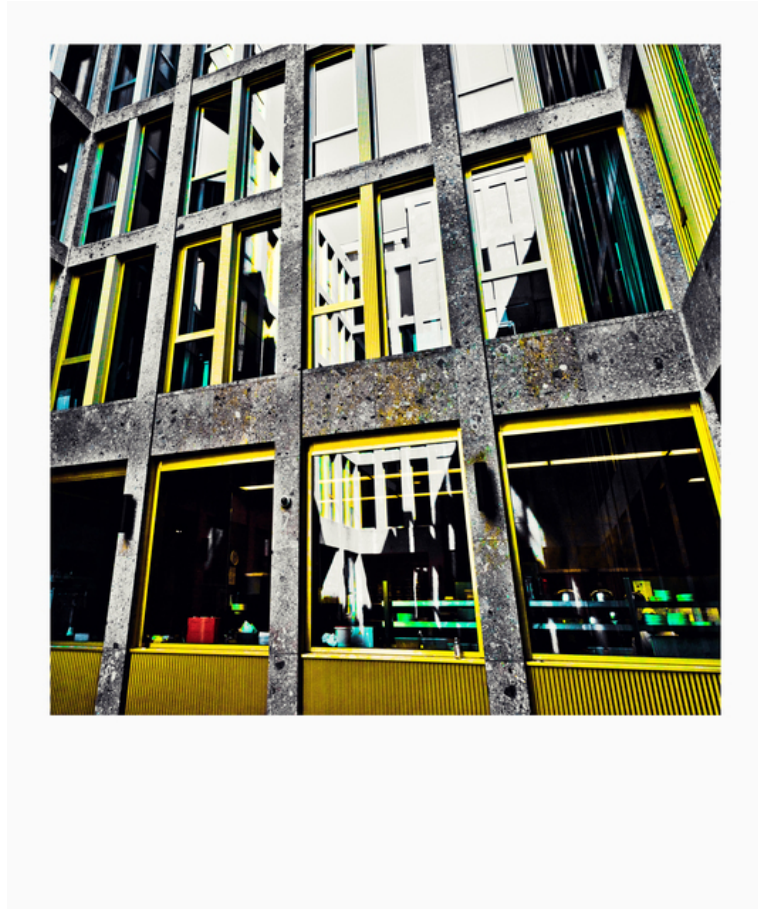

012512

Im Hof

Picture Description¹⁾

A low-angle shot of a concrete building with yellow-framed windows reflecting the surrounding environment.

Analysis¹⁾

This photograph presents a striking view of a modern, brutalist building facade. The geometric grid of windows, framed in a bold yellow, contrasts sharply with the raw, textured concrete of the structure. Light and reflection play a key role, casting shadows and distorting perspectives within the glass panes. The color palette is dominated by grays, yellows, and hints of green, creating a sense of urban decay juxtaposed with a vibrant, yet artificial, energy. The composition, taken from a low angle, emphasizes the scale and imposing nature of the architecture, while the glimpses into the building's interior offer a sense of mystery and intrigue.

Picture Data

	Type / Size	By	Web Link
Exposure	Digital	Frank Titze	
Developing	—	—	
Enlarging	—	—	
Scanning	—	—	
Processing	Digital	Frank Titze	
	Exposure	Processing	Published
Dates	08/2022	11/2022	03/2025
	Width	Height	Bits/Color
Original Size	5546 px	6655 px	16
Ratio ca.	1	1.20	—
Exposure	24x36 mm		
Location	—		
Title (German)	In the Yard		