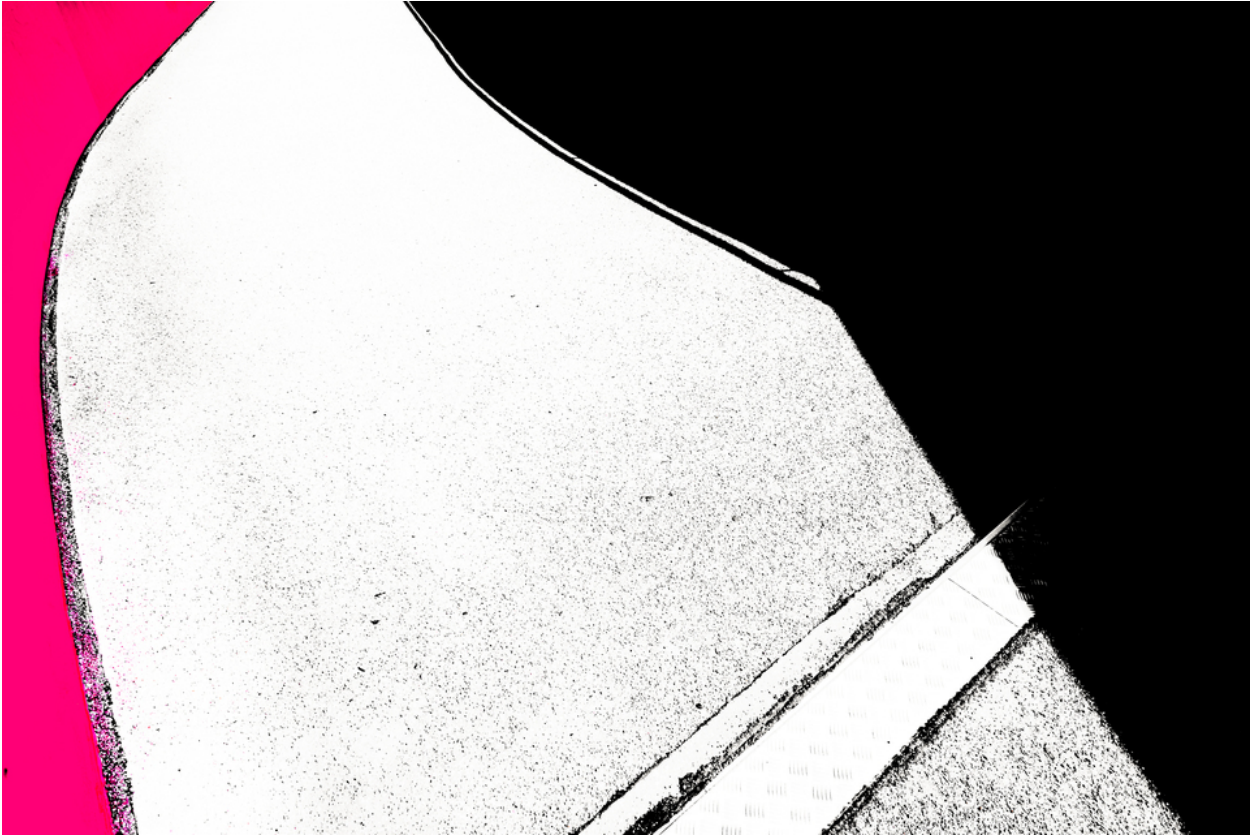

012497

Ramp to Bridge

Picture Description¹⁾

An abstract, high-contrast photograph featuring a pink edge, a white textured area, and a stark black space.

Analysis¹⁾

This photograph captivates with its stark contrast and bold use of color. A vivid magenta section bleeds into a textured, monochromatic area that suggests a paved surface. A sharp, angular line divides this surface from a deep black field, creating a dynamic interplay of light and shadow. The composition is minimal yet striking, emphasizing form and texture over representational detail.

Picture Data

	Type / Size	By	Web Link
Exposure	Digital	Frank Titze	
Developing	—	—	
Enlarging	—	—	
Scanning	—	—	
Processing	Digital	Frank Titze	
	Exposure	Processing	Published
Dates	08/2022	11/2022	03/2025
	Width	Height	Bits/Color
Original Size	7360 px	4912 px	16
Ratio ca.	1.50	1	—
Exposure	24x36 mm		
Location	—		
Title (German)	Rampe zur Brücke		