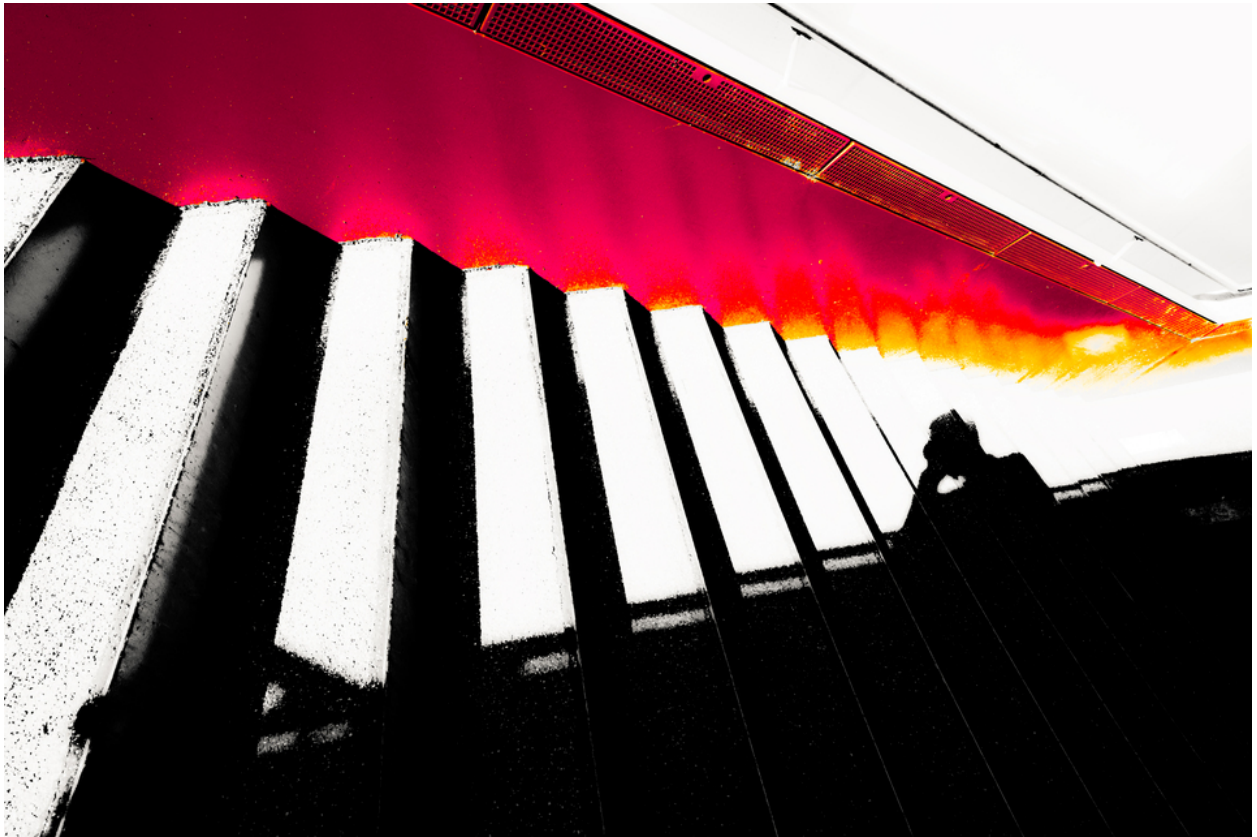

012495

Stairway to Bridge I

Picture Description¹⁾

A striking, high-contrast photograph of stairs with a red-tinted ceiling and a silhouetted figure.

Analysis¹⁾

This striking photograph presents a stark contrast between light and shadow, creating a dramatic visual experience. The subject appears to be a staircase viewed from below, with stark white steps sharply juxtaposed against deep black shadows. The geometric pattern formed by the steps is disrupted by the presence of a shadowy figure in the lower right corner, adding a human element to the abstract composition. A vivid red and yellow gradient washes across the top of the frame, lending an otherworldly and intense atmosphere to the scene. The perspective is unusual and disorienting, drawing the viewer into the photograph's enigmatic and slightly unsettling world.

Picture Data

	Type / Size	By	Web Link
Exposure	Digital	Frank Titze	
Developing	—	—	
Enlarging	—	—	
Scanning	—	—	
Processing	Digital	Frank Titze	
	Exposure	Processing	Published
Dates	08/2022	11/2022	03/2025
	Width	Height	Bits/Color
Original Size	7360 px	4912 px	16
Ratio ca.	1.50	1	—
Exposure	24x36 mm		
Location	—		
Title (German)	Treppe zur Brücke I		