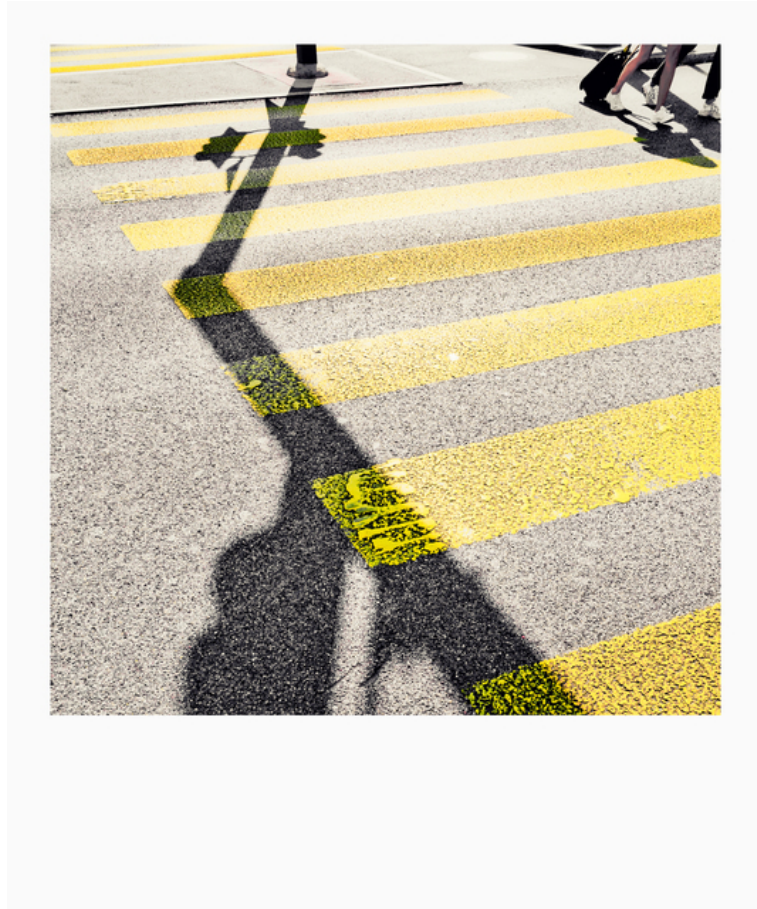

012492

Crossing Zebra Crossing

Picture Description¹⁾

A crosswalk with yellow stripes and the shadow of a pedestrian crossing light.

Analysis¹⁾

This photograph captures a striking interplay of light and shadow on an urban crosswalk. Bold yellow stripes traverse the textured asphalt, intersected by the elongated shadow of a street lamp and a human figure. The composition creates a compelling visual rhythm, with the geometric precision of the crosswalk juxtaposed against the amorphous forms of the shadows. The photograph evokes a sense of fleeting moments and the ephemeral nature of urban life.

Picture Data

	Type / Size	By	Web Link
Exposure	Digital	Frank Titze	
Developing	—	—	
Enlarging	—	—	
Scanning	—	—	
Processing	Digital	Frank Titze	
	Exposure	Processing	Published
Dates	08/2022	02/2023	03/2025
	Width	Height	Bits/Color
Original Size	5546 px	6655 px	16
Ratio ca.	1	1.20	—
Exposure	24x36 mm		
Location	—		
Title (German)	Zebrastreifen Überqueren		