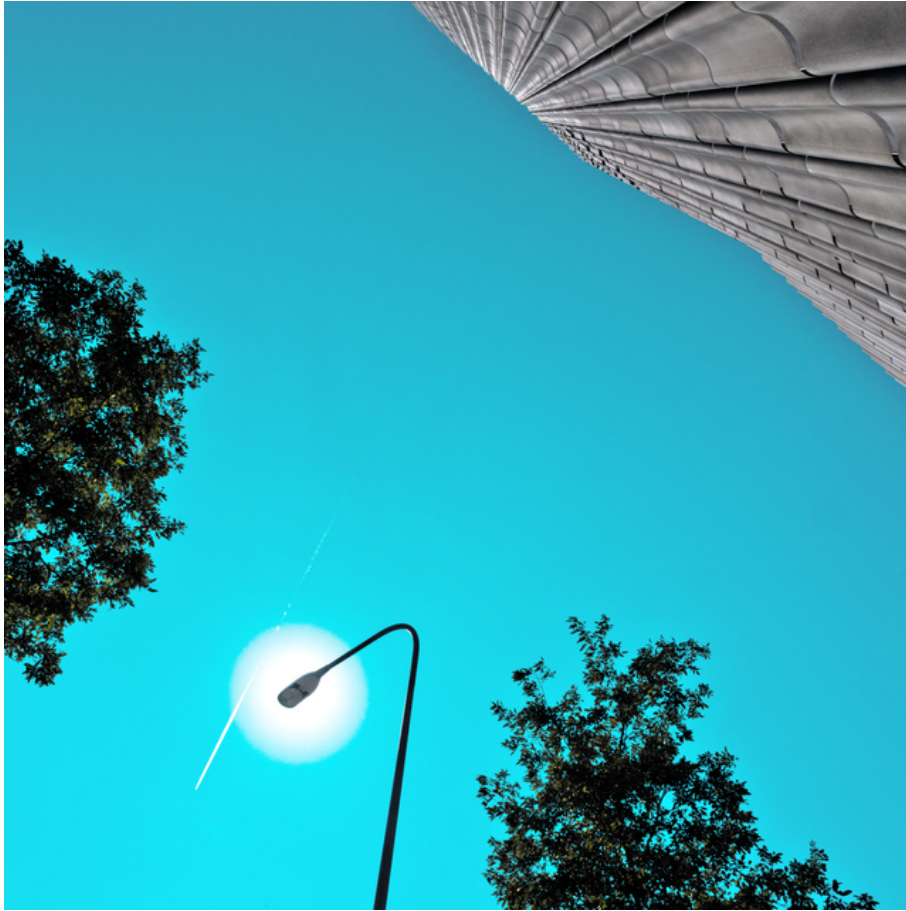

012490

Sky above Museum of Design II

Picture Description¹⁾

A low-angle shot of a street lamp against a bright blue sky, framed by trees and a building's exterior.

Analysis¹⁾

An upward-looking perspective captures a vivid turquoise sky, punctuated by the elements of urban and natural landscapes. A street lamp stands centrally, its bulb glowing brightly, partly obscured by the sun. Flanking the lamp are two trees, their dark green foliage providing a contrast against the intense blue. In the upper right corner, the textured facade of a building stretches diagonally across the frame, adding an architectural dimension to the scene. A faint contrail streaks across the sky, hinting at the distant passage of an aircraft.

Picture Data

	Type / Size	By	Web Link
Exposure	Digital	Frank Titze	
Developing	—	—	
Enlarging	—	—	
Scanning	—	—	
Processing	Digital	Frank Titze	
	Exposure	Processing	Published
Dates	08/2022	02/2023	03/2025
	Width	Height	Bits/Color
Original Size	4912 px	4912 px	16
Ratio ca.	1	1	—
Exposure	24x36 mm		
Location	—		
Title (German)	Himmel über Museum für Gestaltung II		