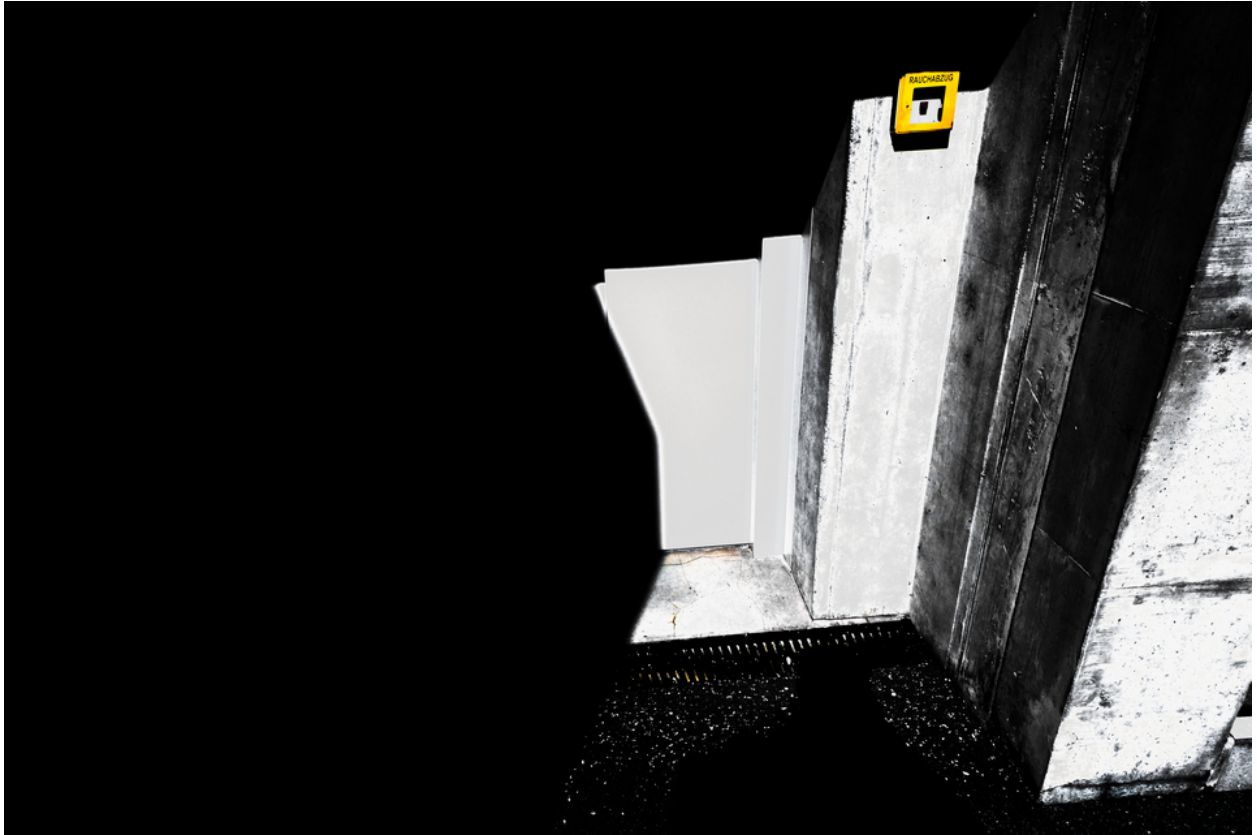

012486

RAUCHABZUG

Picture Description¹⁾

A stark contrast photograph of a concrete structure with a yellow sign in an area of high contrast and darkness.

Analysis¹⁾

This photograph captures an intriguing juxtaposition of light and shadow, highlighting the stark contrast between a minimalist white structure and the raw texture of concrete. The composition is dominated by a dark, expansive negative space, drawing the viewer's attention to the angular lines and geometric forms of the architecture. A small, yellow sign adds a pop of color, further emphasizing the industrial feel of the scene. The interplay of light and shadow creates a sense of depth and mystery, inviting contemplation on the relationship between form and void.

Picture Data

	Type / Size	By	Web Link
Exposure	Digital	Frank Titze	
Developing	—	—	
Enlarging	—	—	
Scanning	—	—	
Processing	Digital	Frank Titze	
	Exposure	Processing	Published
Dates	08/2022	11/2022	03/2025
	Width	Height	Bits/Color
Original Size	7360 px	4912 px	16
Ratio ca.	1.50	1	—
Exposure	24x36 mm		
Location	—		
Title (German)	RAUCHABZUG		