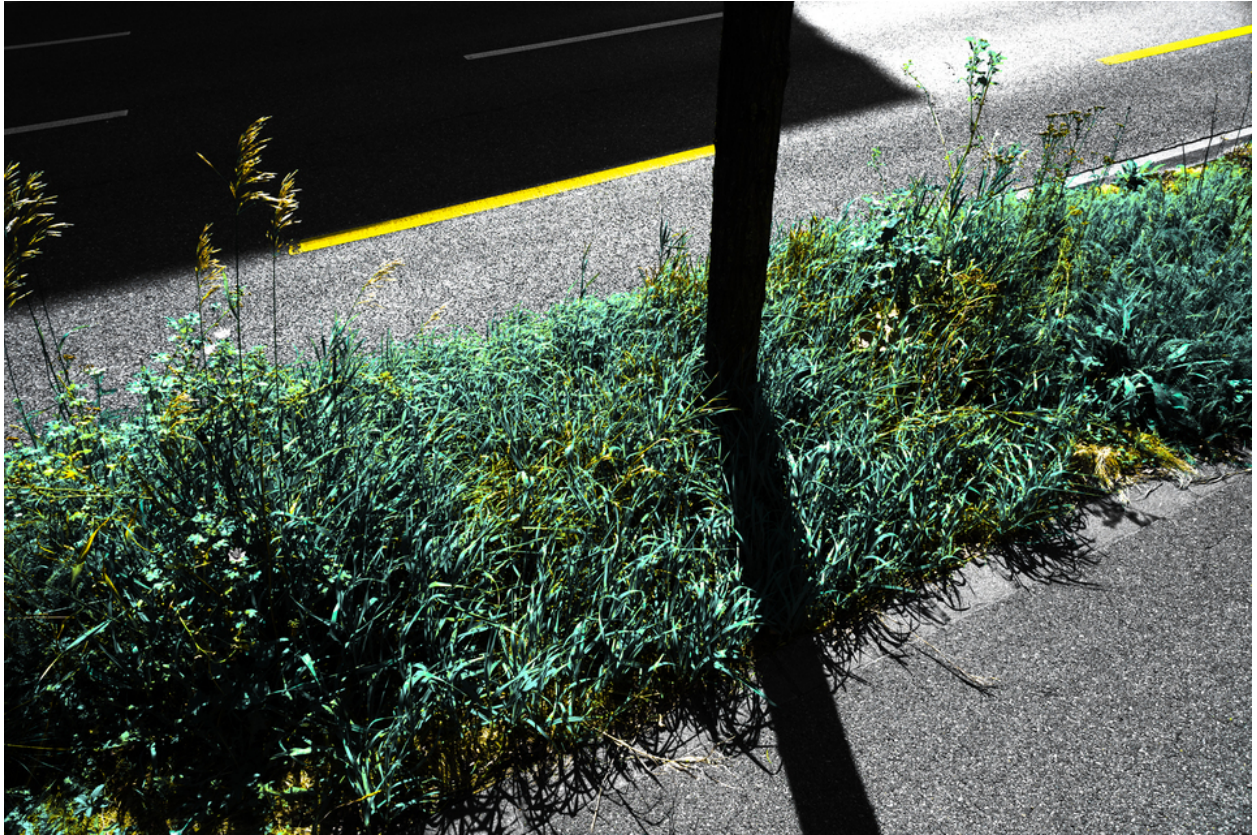

012484

Side Stripes

Picture Description¹⁾

A high-angle shot shows a roadside with overgrown grass and weeds, a tree trunk casting a shadow across the scene, and a road with yellow and white lines.

Analysis¹⁾

This photograph captures a juxtaposition of the natural and the artificial. A dense patch of vibrant green grass and foliage encroaches upon a stark, gray asphalt surface. The organic forms of the vegetation contrast sharply with the geometric lines of the road markings, including a bright yellow dividing line. A solitary tree trunk stands prominently, casting a dark, elongated shadow that bisects the scene, further emphasizing the interplay of light and darkness. The photograph evokes a sense of urban wildness, where nature reclaims spaces within the built environment.

Picture Data

	Type / Size	By	Web Link
Exposure	Digital	Frank Titze	
Developing	—	—	
Enlarging	—	—	
Scanning	—	—	
Processing	Digital	Frank Titze	
	Exposure	Processing	Published
Dates	08/2022	11/2022	03/2025
	Width	Height	Bits/Color
Original Size	7360 px	4912 px	16
Ratio ca.	1.50	1	—
Exposure	24x36 mm		
Location	—		
Title (German)	Seitenstreifen		