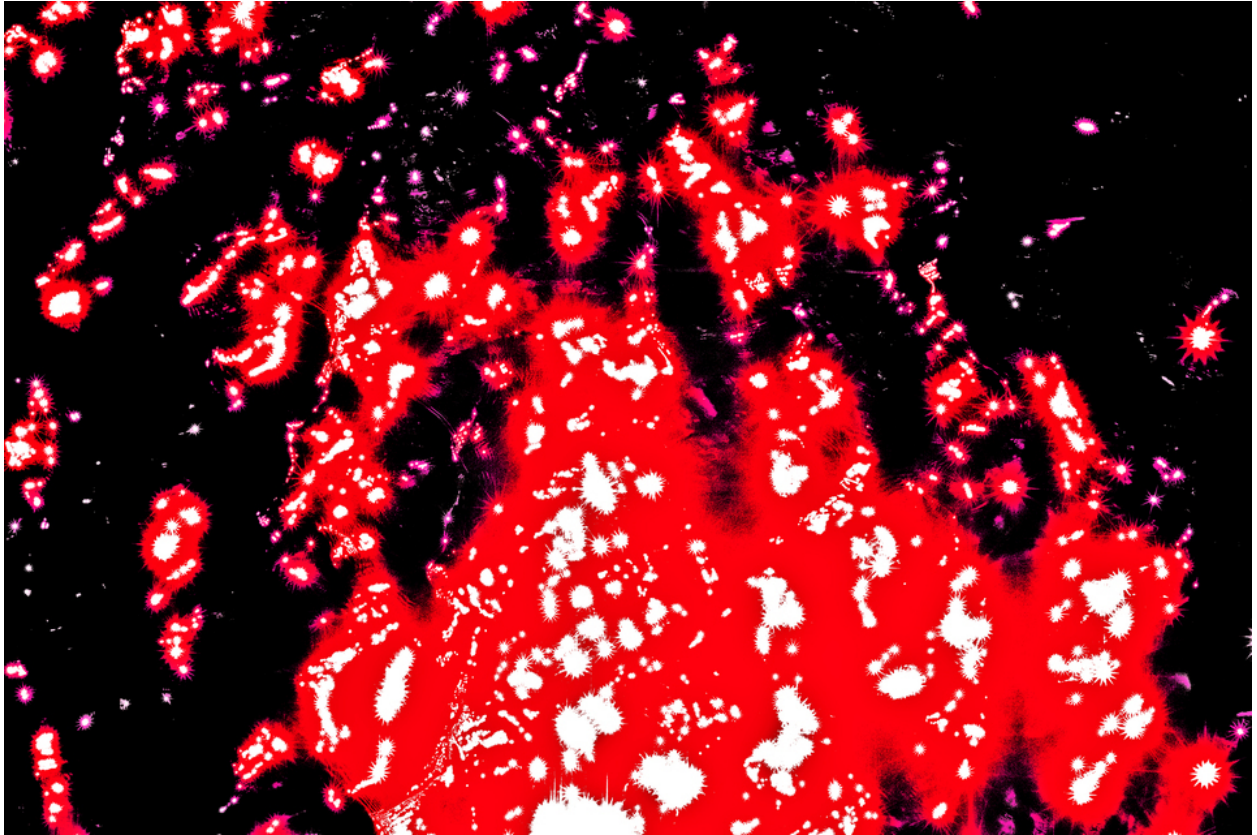

012388

Red Water

Picture Description¹⁾

Abstract photograph with a chaotic mix of red and white elements against a black background, punctuated by small, spiky details.

Analysis¹⁾

This visually striking abstract composition features a dramatic interplay of red, white, and black. The red, densely concentrated in the central area, exudes a sense of heat and intensity, while bursts of white punctuate the red masses, creating a dynamic texture reminiscent of sparks or bioluminescent organisms. The stark black background amplifies the vibrancy of the red and white, contributing to the artwork's overall sense of depth and energy. The distribution of color and form evokes a feeling of explosive expansion, hinting at themes of creation, destruction, or perhaps the raw power of nature.

Picture Data

	Type / Size	By	Web Link
Exposure	Digital	Frank Titze	
Developing	—	—	
Enlarging	—	—	
Scanning	—	—	
Processing	Digital	Frank Titze	
	Exposure	Processing	Published
Dates	08/2022	11/2022	03/2025
	Width	Height	Bits/Color
Original Size	7360 px	4912 px	16
Ratio ca.	1.50	1	—
Exposure	24x36 mm		
Location	—		
Title (German)	Rotes Wasser		