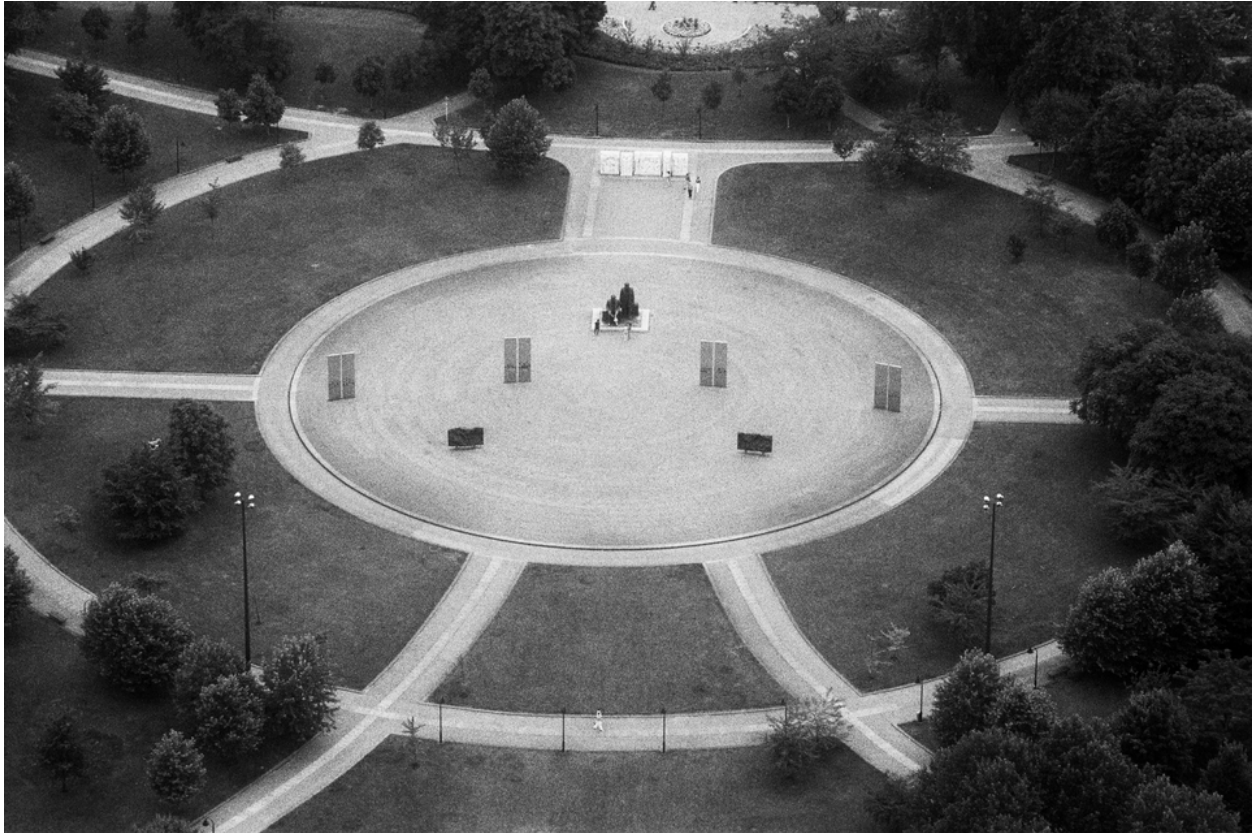

012197

Television Tower I

Picture Description¹⁾

A black and white aerial view of a circular park layout with pathways, greenery, and a central monument.

Analysis¹⁾

This striking black and white photograph captures a bird's-eye view of a meticulously designed park. The composition is dominated by a large circular plaza, featuring several standing slabs or memorials strategically placed around its perimeter and a central monument. Pathways radiate outwards from the circle, creating a symmetrical pattern amidst the surrounding greenery. The photograph offers a contemplative perspective, highlighting the interplay between human-made structures and natural elements.

Picture Data

	Type / Size	By	Web Link
Exposure	Analog	Frank Titze	
Developing	Analog	Frank Titze	
Enlarging	—	—	
Scanning	Digital	Frank Titze	
Processing	Digital	Frank Titze	
	Exposure	Processing	Published
Dates	—	11/2024	01/2025
	Width	Height	Bits/Color
Original Size	7489 px	4993 px	16
Ratio ca.	1.50	1	—
Exposure	24x36 mm		
Location	—		
Title (German)	Fernsehturm I		