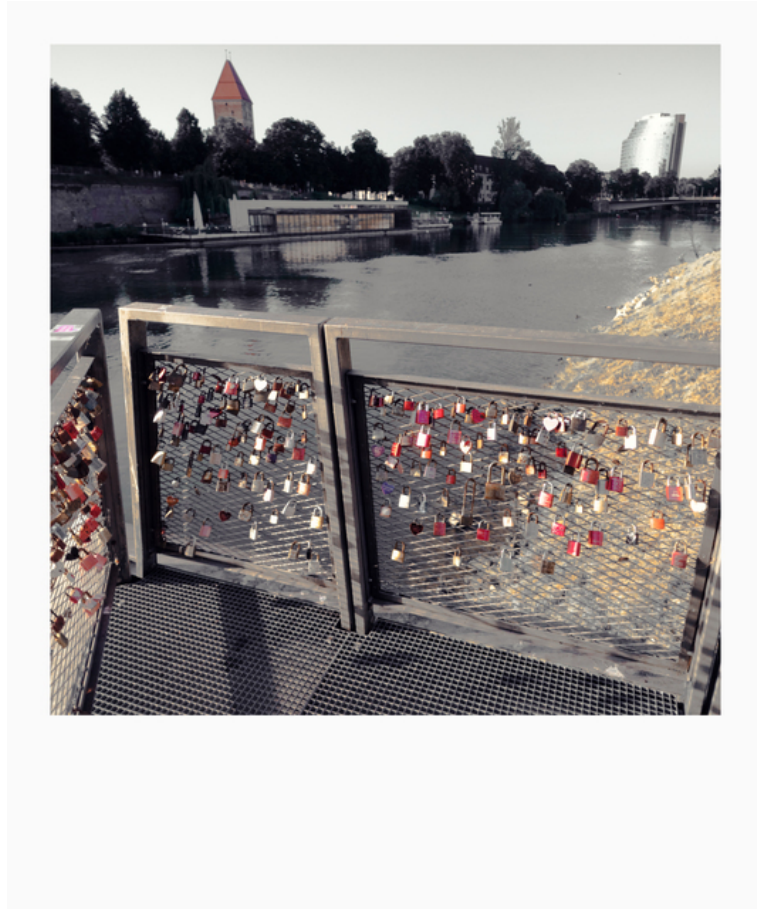

## Picture Description<sup>1)</sup>

A bridge railing adorned with numerous love locks overlooking a river with buildings and trees in the background.

## Analysis<sup>1)</sup>

This photograph captures a bridge adorned with numerous love locks, symbolizing commitment and affection. The locks, varying in size, color, and style, are attached to the bridge's fencing, creating a vibrant tapestry of personal stories. In the background, a calm river flows, reflecting the buildings and trees along its banks. The composition balances the intimacy of the locks with the serene landscape, creating a sense of both personal connection and expansive possibility. The muted color palette emphasizes the timeless nature of the scene and the enduring power of love.