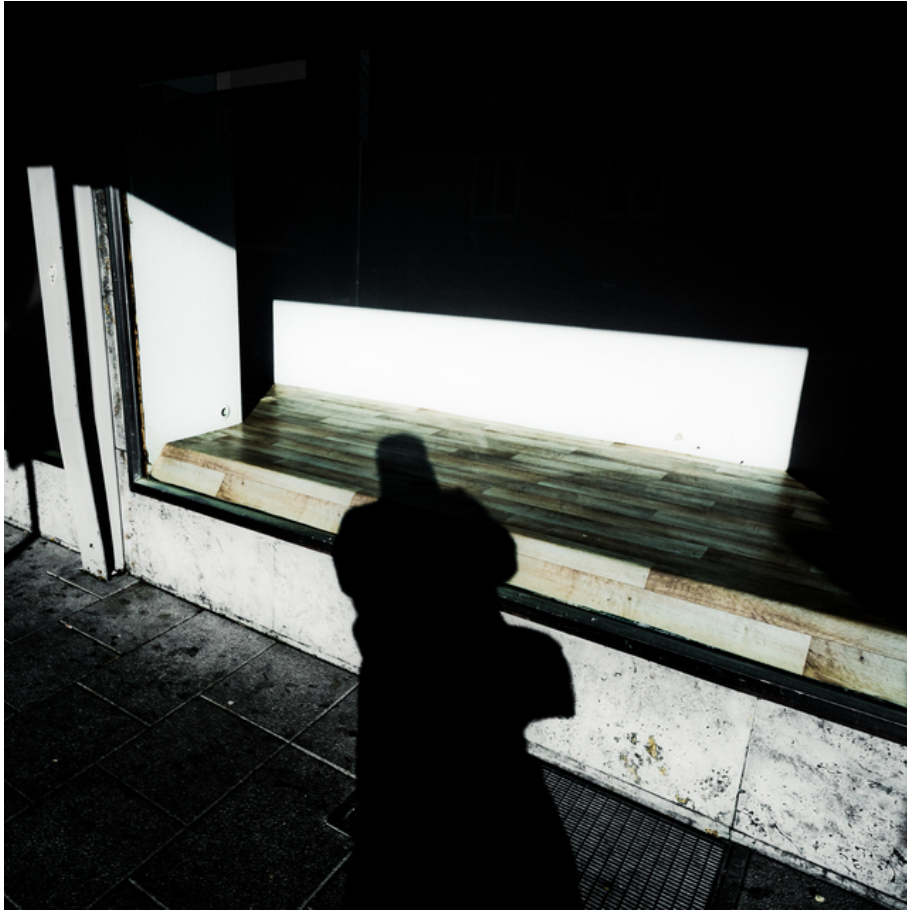

011867

Light and Shadows

Picture Description¹⁾

A stark, high-contrast photograph features the shadow of a person cast against a shop window with a wooden shelf inside.

Analysis¹⁾

This photograph captures a stark contrast between light and shadow, creating a dramatic and enigmatic scene. A storefront window acts as a frame, bisecting the photograph into a bright interior space and a darker exterior. The interior features a wooden-patterned surface illuminated by a horizontal strip of light, while the exterior is dominated by the long, distorted shadow of a figure, obscuring the details of the pavement. The composition emphasizes the interplay of form and absence, inviting the viewer to contemplate the unseen presence and the boundaries between observation and participation.

Picture Data

	Type / Size	By	Web Link
Exposure	Digital	Frank Titze	
Developing	—	—	
Enlarging	—	—	
Scanning	—	—	
Processing	Digital	Frank Titze	
	Exposure	Processing	Published
Dates	06/2022	09/2022	09/2024
	Width	Height	Bits/Color
Original Size	4904 px	4904 px	16
Ratio ca.	1	1	—
Exposure	24x36 mm		
Location	—		
Title (German)	Licht und Schatten		