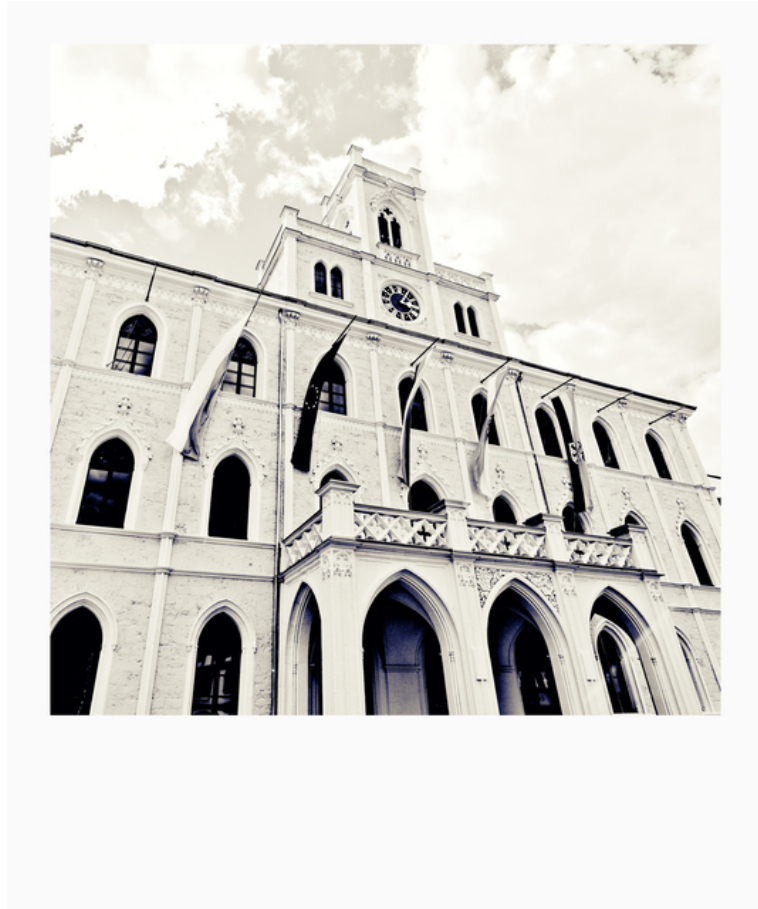

011793

Weimar City Hhall

Picture Description¹⁾

An upward shot of a historical building with archways, windows, and a clock tower, decorated with flags against a cloudy sky.

Analysis¹⁾

This striking black and white photograph captures a low-angle perspective of a grand, historic building, likely a town hall or civic structure, adorned with flags. The architecture is characterized by arched windows, intricate detailing, and a prominent clock tower that commands the upper portion of the frame. The sky, filled with wispy clouds, adds depth and contrast to the photograph, while the monochrome palette emphasizes the building's texture and imposing presence. The overall effect is one of timelessness and architectural grandeur.