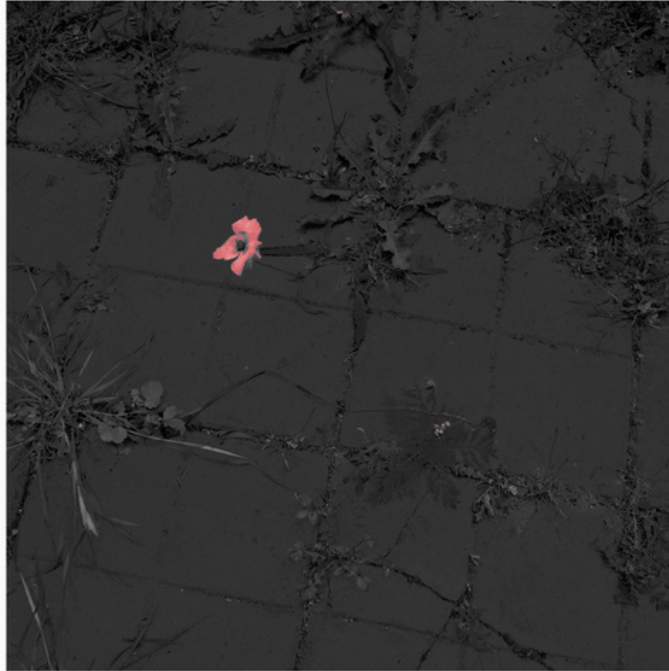

011760

A bit Red

Picture Description¹⁾

A single pink flower blooms amidst a grayscale stone path with sparse vegetation.

Analysis¹⁾

This photograph presents a striking contrast between the vibrant, singular flower and the monochromatic, gridded background. The flower, rendered in a delicate shade of pink, draws the eye immediately, a splash of life and color amidst the otherwise desaturated scene. The background consists of paving stones, their stark lines and somber hues creating a sense of urban decay or neglect. Weeds and grasses sprout from the cracks, further emphasizing the theme of nature's resilience in the face of human construction. The flower becomes a symbol of hope and beauty, daring to flourish in an unlikely and unforgiving environment.

Picture Data

	Type / Size	By	Web Link
Exposure	Digital	Frank Titze	
Developing	—	—	
Enlarging	—	—	
Scanning	—	—	
Processing	Digital	Frank Titze	
	Exposure	Processing	Published
Dates	05/2022	09/2022	08/2024
	Width	Height	Bits/Color
Original Size	5546 px	6655 px	16
Ratio ca.	1	1.20	—
Exposure	24x36 mm		
Location	—		
Title (German)	Ein wenig Rot		