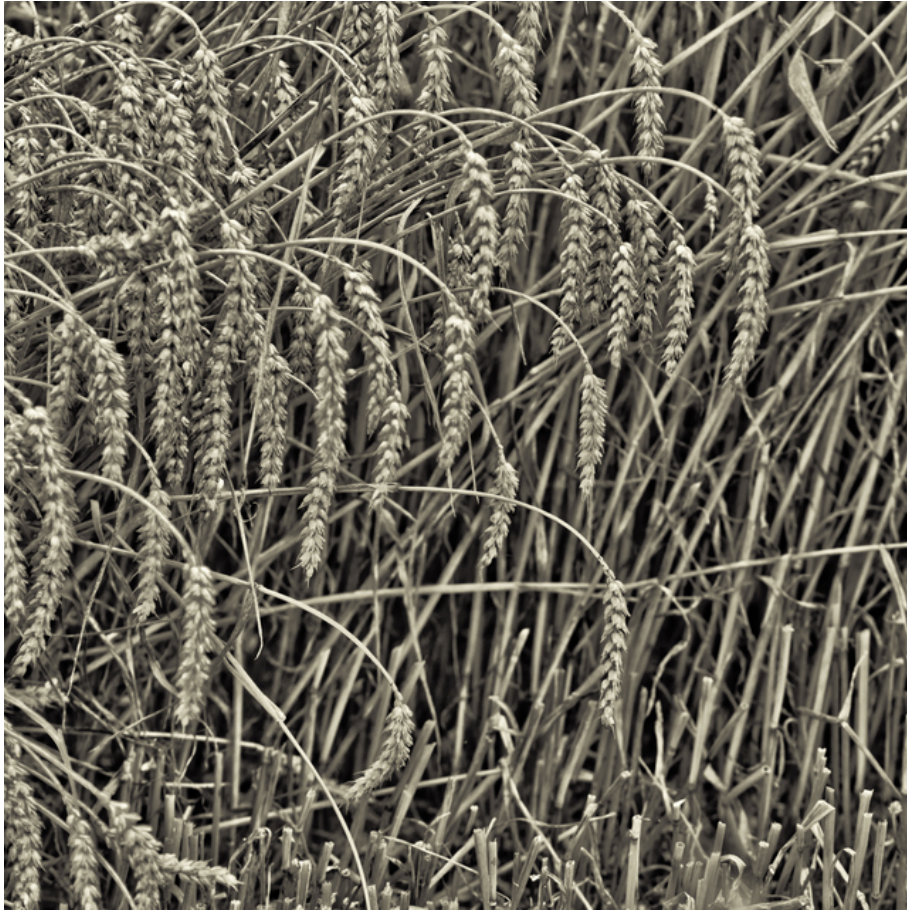

011745

Un-Cut Corn II

Picture Description¹⁾

A monochrome close-up of ripe wheat stalks in a field, featuring cascading seed heads against a background of straw.

Analysis¹⁾

This monochrome photograph showcases a densely packed field of wheat, likely captured at the end of the growing season. The wheat stalks and seed heads are rendered in various shades of gray, creating a complex tapestry of textures and patterns. Some of the wheat heads droop heavily, laden with grain, while others remain upright, adding a dynamic element to the composition. The close proximity of the plants and the shallow depth of field give the viewer a sense of immersion within the field itself, inviting contemplation on the cycle of growth and harvest.

Picture Data

	Type / Size	By	Web Link
Exposure	Digital	Frank Titze	
Developing	—	—	
Enlarging	—	—	
Scanning	—	—	
Processing	Digital	Frank Titze	
	Exposure	Processing	Published
Dates	08/2023	03/2024	08/2024
	Width	Height	Bits/Color
Original Size	4912 px	4912 px	16
Ratio ca.	1	1	—
Exposure	24x36 mm		
Location	—		
Title (German)	Un-Geschnittenes II		