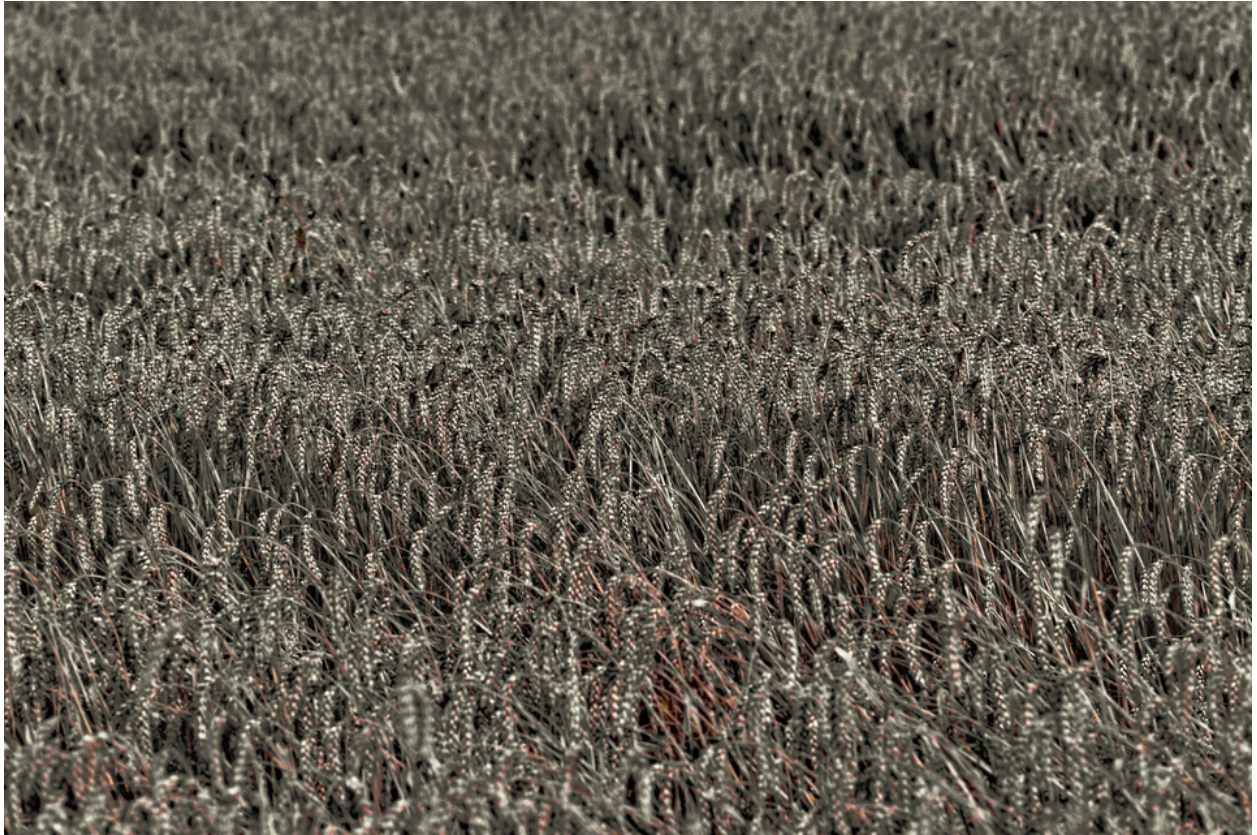

# 011742

Tri Color Corn II

## Picture Description<sup>1)</sup>

A grayscale field of wheat stretches into the distance, creating a textured, monochromatic landscape.

## Analysis<sup>1)</sup>

This photograph presents a densely packed field of wheat, rendered in a muted palette of greys and browns. The perspective is low, giving the viewer a sense of immersion within the crop. The textures are prominent, showcasing the individual stalks and heads of the wheat, which create a rhythmic pattern across the frame. The depth of field is shallow, softening the background and emphasizing the foreground details. The overall effect is one of rustic beauty and agricultural abundance.