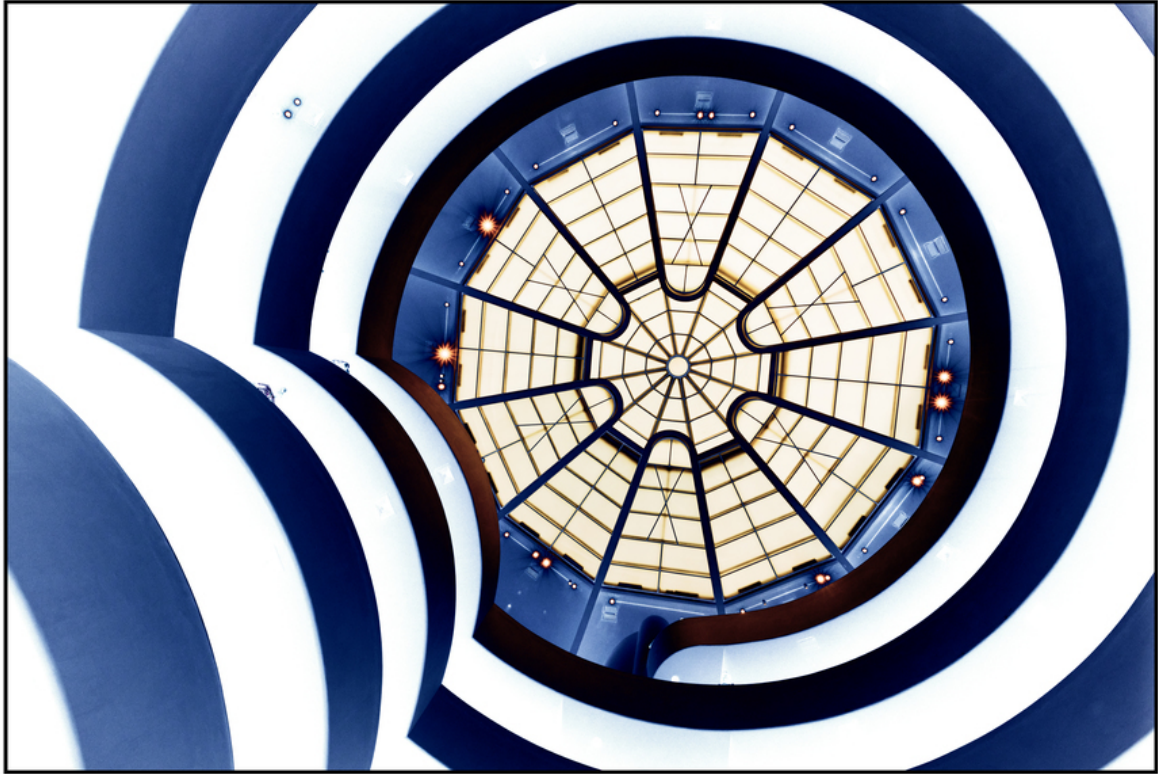

010470

Skyview II

Picture Description¹⁾

A striking view of the Guggenheim Museum's interior dome, showcasing its architectural design with concentric circles and geometric patterns.

Analysis¹⁾

This striking architectural photograph captures the Guggenheim Museum's iconic dome from an unusual perspective, looking directly upwards. The composition is dominated by a series of concentric circles formed by the museum's spiraling ramp and the oculus above. The contrasting blues and whites create a dynamic visual rhythm, leading the eye towards the intricate latticework of the dome's skylight. The overall effect is both disorienting and captivating, highlighting the museum's unique design and its ability to challenge traditional notions of architectural space.

Picture Data

	Type / Size	By	Web Link
Exposure	Digital	Frank Titze	
Developing	—	—	
Enlarging	—	—	
Scanning	—	—	
Processing	Digital	Frank Titze	
	Exposure	Processing	Published
Dates	09/2019	10/2019	05/2023
	Width	Height	Bits/Color
Original Size	8010 px	5562 px	16
Ratio ca.	1.44	1	—
Exposure	24x36 mm		
Location	—		
Title (German)	Himmelssicht II		