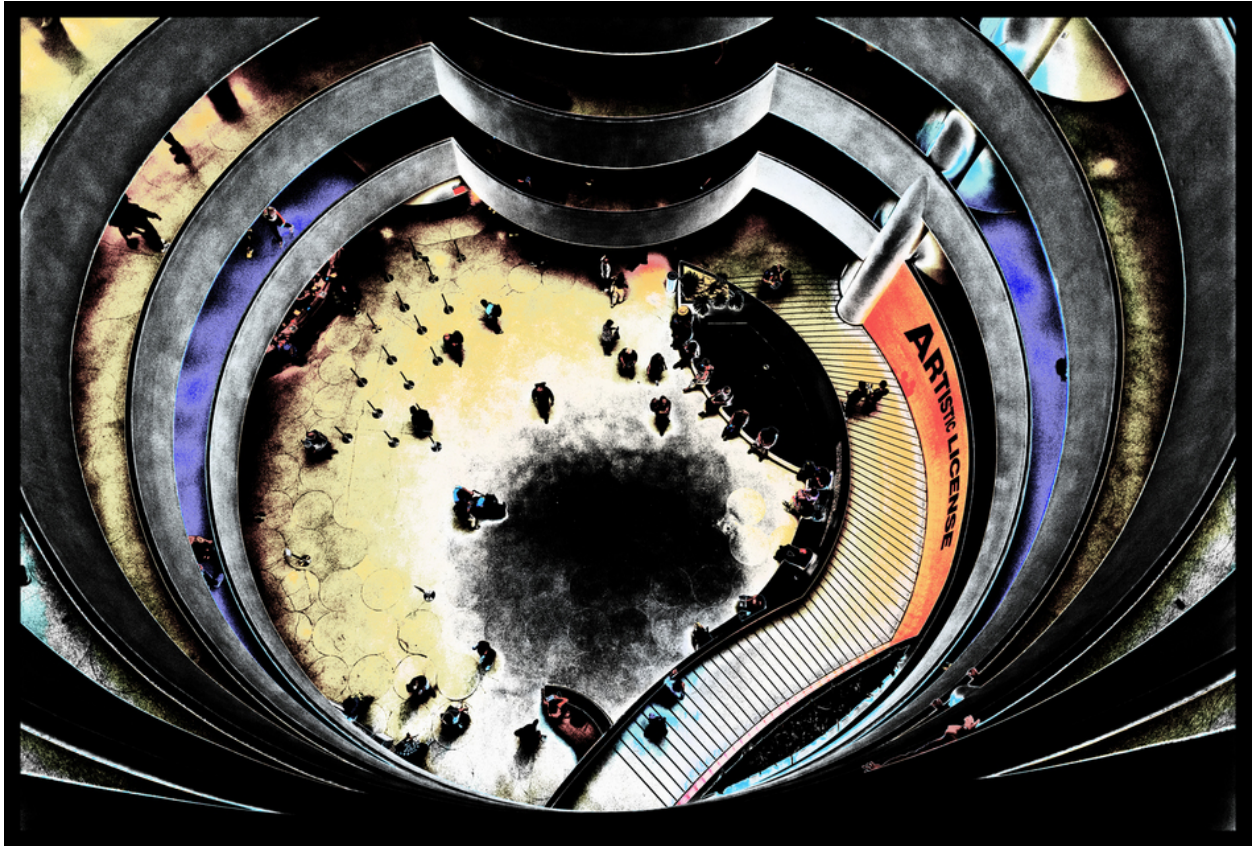

010450

ARTISTIC LICENSE III

Picture Description¹⁾

An artistic, high-angle view of an interior space with curved walkways, abstract human figures, and the words 'Artistic License' prominently displayed.

Analysis¹⁾

This striking photograph presents an aerial view of a circular architectural space, reminiscent of a museum or art gallery. The multiple levels are defined by concentric rings, rendered in a palette of grays, blacks, and ochre tones, creating a dramatic contrast. Small figures, presumably visitors, are scattered across the floor and along the edges of the levels, adding a sense of scale and human presence. A curved walkway, adorned with the words 'ARTISTIC LICENSE' in bold letters, cuts through the scene, drawing the eye towards the center. The overall effect is both captivating and thought-provoking, suggesting a dynamic interplay between art, architecture, and human experience.

Picture Data

	Type / Size	By	Web Link
Exposure	Digital	Frank Titze	
Developing	—	—	
Enlarging	—	—	
Scanning	—	—	
Processing	Digital	Frank Titze	
	Exposure	Processing	Published
Dates	09/2019	10/2019	05/2023
	Width	Height	Bits/Color
Original Size	7560 px	5112 px	16
Ratio ca.	1.48	1	—
Exposure	24x36 mm		
Location	—		
Title (German)	ARTISTIC LICENSE III		