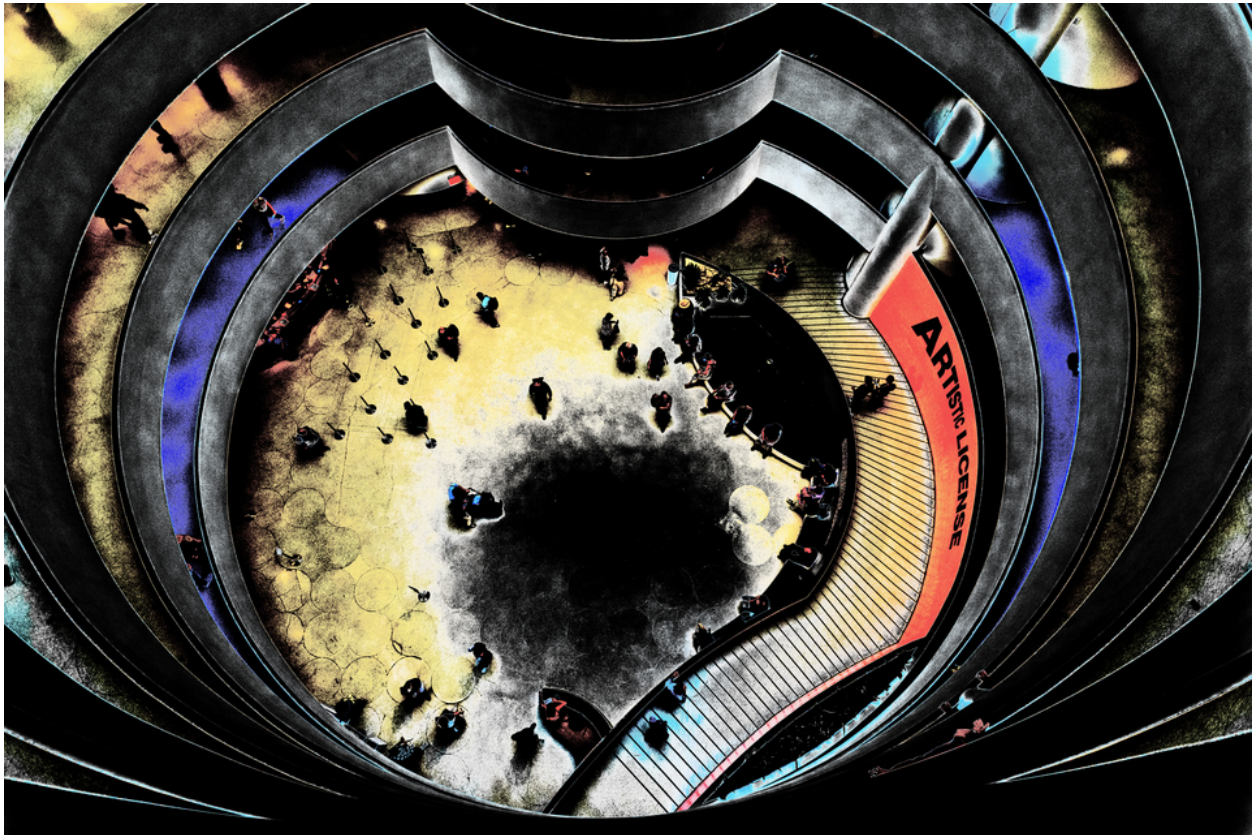

010448

ARTISTIC LICENSE I

Picture Description¹⁾

An aerial perspective of a multi-level circular building interior bustling with people, featuring an orange sign that reads "ARTISTIC LICENSE";

Analysis¹⁾

This photograph presents an abstracted, bird's-eye view of an architectural interior, possibly a museum or exhibition space. The perspective emphasizes the building's concentric, spiraling design, drawing the eye inward. Silhouettes of people populate the space, suggesting movement and interaction within the environment. The color palette is striking, utilizing a blend of muted yellows, blues, and reds, which are juxtaposed against stark blacks and grays, creating a visually dynamic and somewhat surreal composition. A section of the structure includes the phrase "ARTISTIC LICENSE," perhaps alluding to the subjective interpretation and freedom inherent in art. The overall effect is both captivating and slightly disorienting, prompting reflection on space, art, and the human experience.

Picture Data

	Type / Size	By	Web Link
Exposure	Digital	Frank Titze	
Developing	—	—	
Enlarging	—	—	
Scanning	—	—	
Processing	Digital	Frank Titze	
	Exposure	Processing	Published
Dates	09/2019	10/2019	05/2023
	Width	Height	Bits/Color
Original Size	7360 px	4912 px	16
Ratio ca.	1.50	1	—
Exposure	24x36 mm		
Location	—		
Title (German)	ARTISTIC LICENSE I		