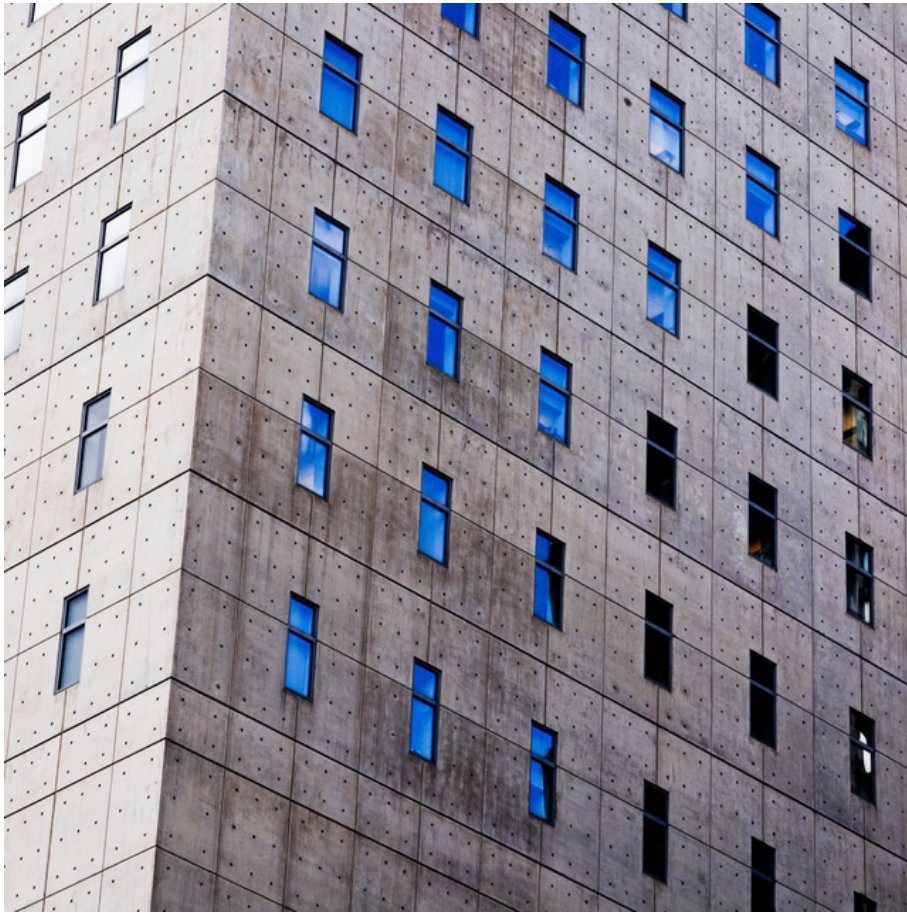

# 010041

Blue Windows on Concrete

## Picture Description<sup>1)</sup>

A modern building with a geometric facade and various windows, some reflecting the sky.

## Analysis<sup>1)</sup>

This photograph presents a striking architectural composition, focusing on the facade of a high-rise building. The geometric arrangement of the building's exterior is emphasized by the repeating pattern of square concrete panels, punctuated by a grid of rectangular windows. The building's corner creates a strong vertical line, contrasting with the angled perspective. The windows reflect the sky, adding depth and a dynamic element to the otherwise rigid structure. The interplay of light and shadow across the textured concrete surface creates a sense of depth and tactility, highlighting the building's materiality and form.