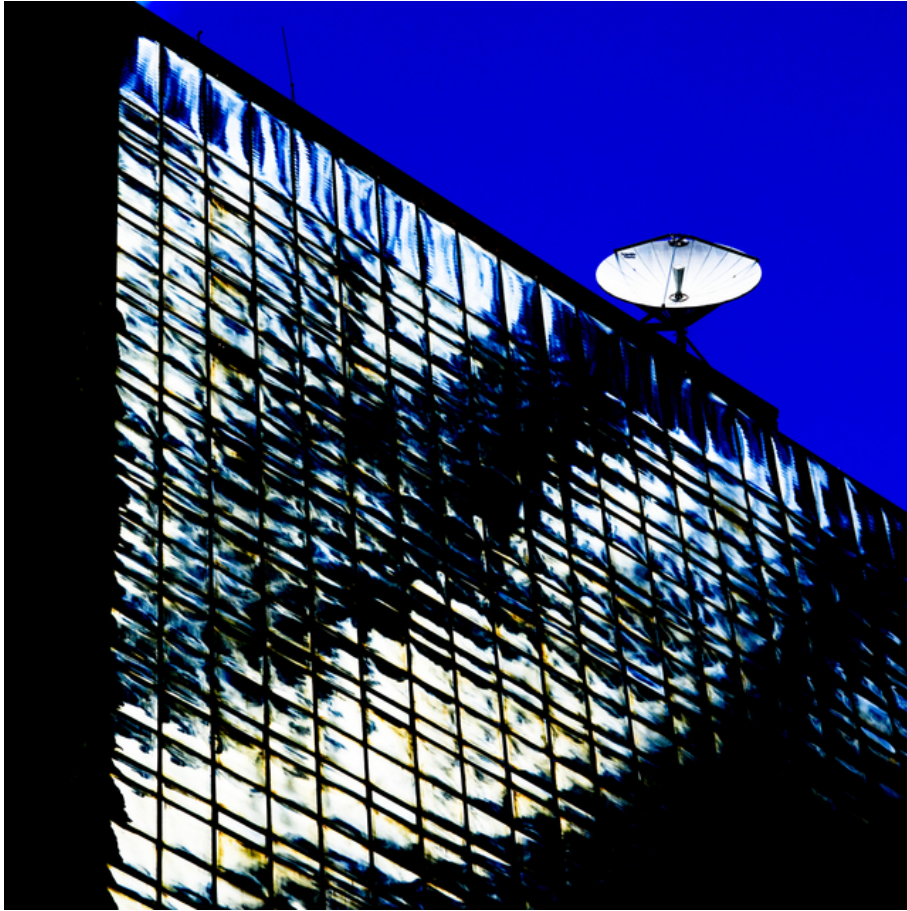

## Picture Description<sup>1)</sup>

Abstract view of a building with a satellite dish against a vibrant blue sky.

## Analysis<sup>1)</sup>

This photograph presents an abstract view of a modern building. The facade is dominated by a grid-like pattern of reflective glass panels, creating a shimmering, almost liquid effect. The intense contrasts of light and shadow render the building both imposing and enigmatic. A satellite dish perches atop the building, adding a touch of technological juxtaposition to the scene. The striking blue sky in the background enhances the stark, contemporary feel of the photograph, emphasizing the architectural form against an artificially saturated hue.