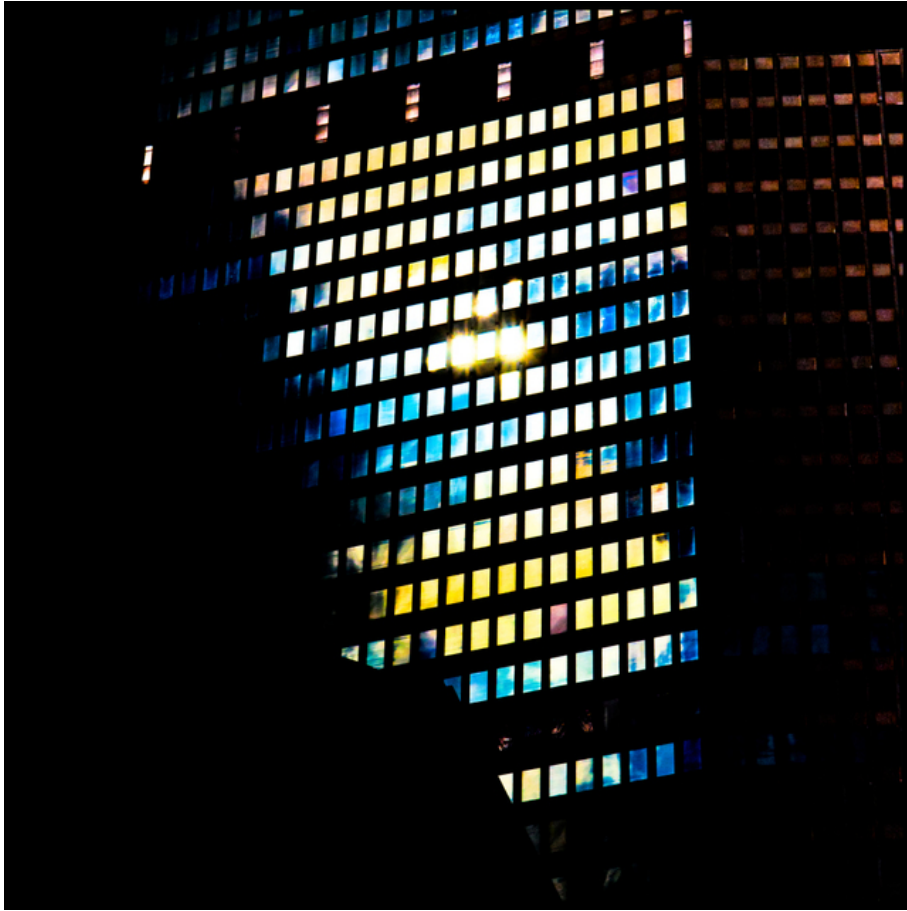

010020

Sunny II

Picture Description¹⁾

A low-angle shot of a modern building's illuminated windows at night.

Analysis¹⁾

This photograph captures a modern urban landscape dominated by the geometric grid of a building facade. The interplay of light and shadow creates a striking contrast, with vibrant blue and yellow hues emanating from the windows, suggesting the vibrant activity within. A central focal point is the brilliant sun reflecting off the glass, drawing the eye and adding a dynamic element to the composition. The surrounding darkness emphasizes the illuminated structure, hinting at the hidden stories and individual lives contained within the building's walls.

Picture Data

	Type / Size	By	Web Link
Exposure	Digital	Frank Titze	
Developing	—	—	
Enlarging	—	—	
Scanning	—	—	
Processing	Digital	Frank Titze	
	Exposure	Processing	Published
Dates	09/2019	10/2019	11/2022
	Width	Height	Bits/Color
Original Size	5012 px	5012 px	16
Ratio ca.	1	1	—
Exposure	24x36 mm		
Location	—		
Title (German)	Sonnig II		