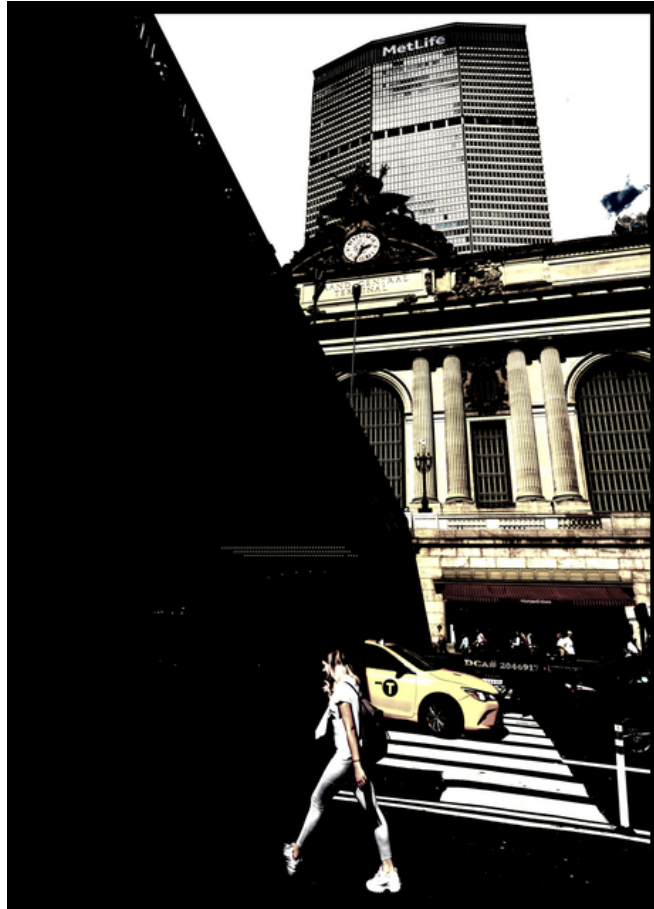

010010

Grand Central Terminal MetLife

Picture Description¹⁾

A woman walks across a crosswalk in front of Grand Central Terminal, with a taxi and the MetLife Building in the background.

Analysis¹⁾

This high-contrast photograph captures a dynamic street scene in New York City. The iconic MetLife Building and Grand Central Terminal loom in the background, their architectural details sharply rendered against a bright sky. A striking diagonal shadow bisects the photograph, contrasting stark darkness with the illuminated facade of the terminal. In the foreground, a young woman strides purposefully across a zebra crossing, her figure adding a human element to the urban landscape. A yellow taxi waits nearby, its color a bold accent against the monochrome palette. The photograph masterfully uses light and shadow to create a sense of depth and drama, highlighting the energy and vibrancy of the city.

Picture Data

	Type / Size	By	Web Link
Exposure	Digital	Frank Titze	
Developing	—	—	
Enlarging	—	—	
Scanning	—	—	
Processing	Digital	Frank Titze	
	Exposure	Processing	Published
Dates	09/2019	10/2019	11/2022
	Width	Height	Bits/Color
Original Size	5112 px	7078 px	16
Ratio ca.	1	1.38	—
Exposure	24x36 mm		
Location	—		
Title (German)	Grand Central Terminal MetLife		