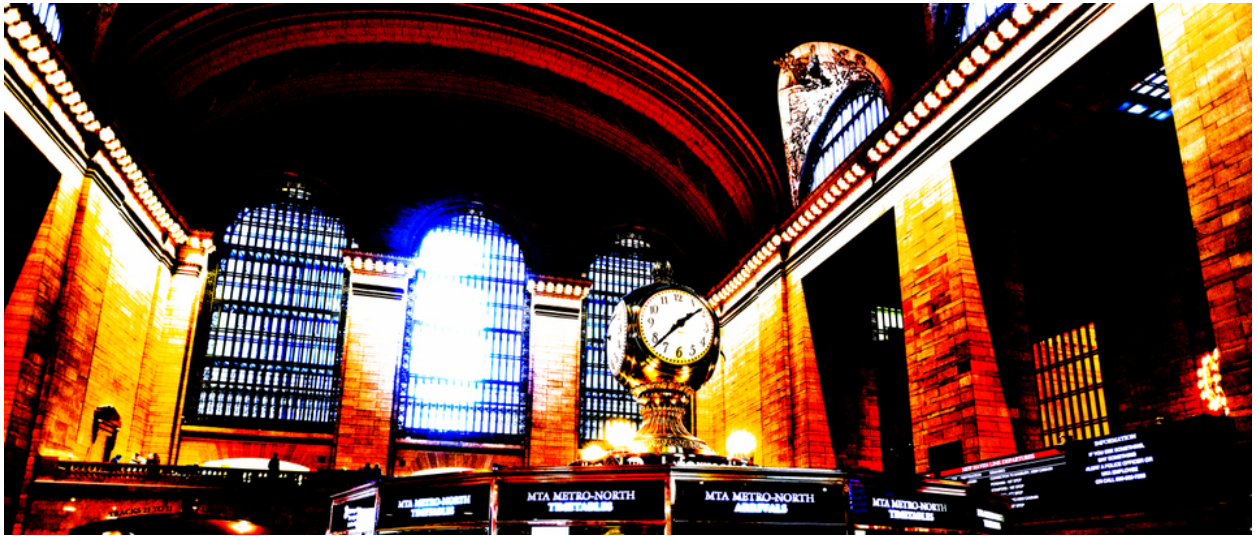

010007

Grand Central Terminal VIII

Picture Description¹⁾

A high-angle shot of the main concourse of Grand Central Terminal, featuring the iconic clock and arched windows.

Analysis¹⁾

This photograph captures the grandeur and bustling energy of Grand Central Terminal in New York City. The photograph is dominated by the terminal's iconic clock, bathed in golden light, standing prominently in the foreground. Behind it, expansive arched windows flood the space with a luminous blue, contrasting against the rich, warm tones of the surrounding architecture. The ceiling's intricate details are hinted at in the shadows, while the MTA Metro-North Timetables and Arrivals signs add a layer of contemporary urban life. The dramatic use of color and light creates a captivating and timeless portrayal of this iconic landmark.

Picture Data

	Type / Size	By	Web Link
Exposure	Digital	Frank Titze	
Developing	—	—	
Enlarging	—	—	
Scanning	—	—	
Processing	Digital	Frank Titze	
	Exposure	Processing	Published
Dates	09/2019	10/2019	11/2022
	Width	Height	Bits/Color
Original Size	7360 px	3132 px	16
Ratio ca.	2.35	1	—
Exposure	24x36 mm		
Location	—		
Title (German)	Grand Central Terminal VIII		