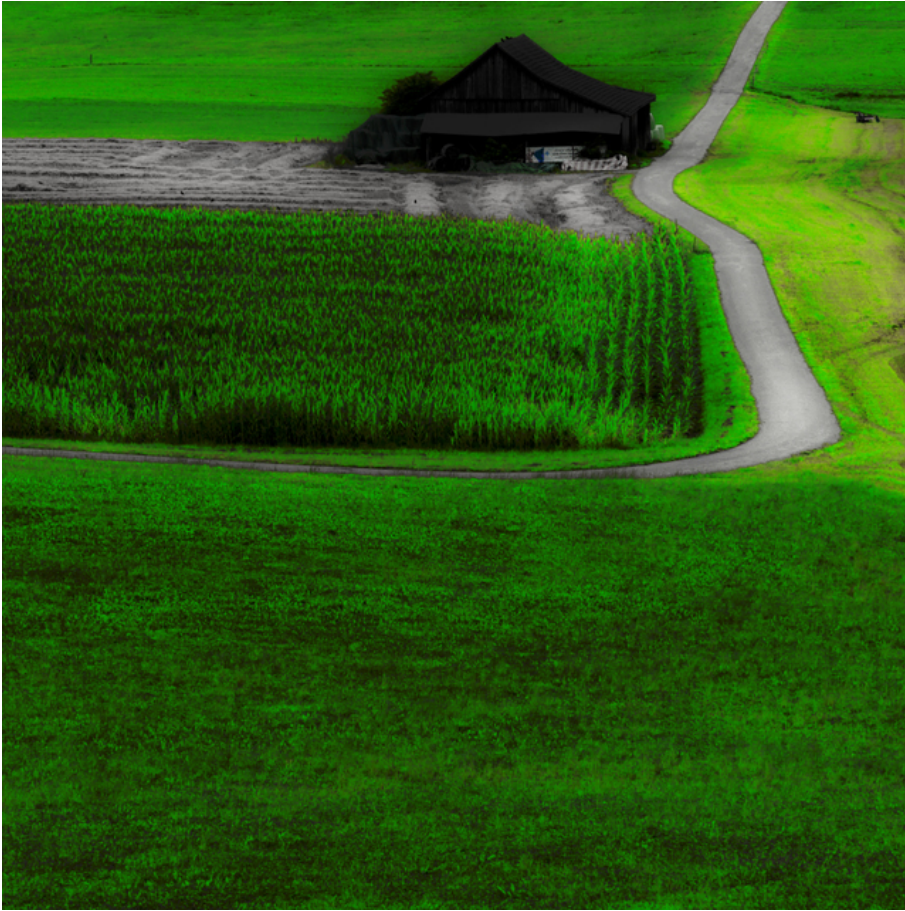

009700

Greenish

Picture Description¹⁾

An aerial view of a green landscape featuring fields, a road winding around a cornfield, and a dark barn-like structure.

Analysis¹⁾

This photograph presents a striking aerial view of rural life, emphasizing the interplay between nature and human intervention. A verdant landscape, predominantly green, is segmented into various fields and meadows. A dark, rustic barn stands as a central point of interest, nestled amidst cultivated land and a winding path. The path, cutting through the vibrant greenery, adds a sense of direction and journey, inviting the viewer to contemplate the story behind this tranquil scene. The composition is characterized by strong lines and contrasts, showcasing the organized yet organic beauty of the countryside.

Picture Data

	Type / Size	By	Web Link
Exposure	Digital	Frank Titze	
Developing	—	—	
Enlarging	—	—	
Scanning	—	—	
Processing	Digital	Frank Titze	
	Exposure	Processing	Published
Dates	08/2021	09/2021	07/2022
	Width	Height	Bits/Color
Original Size	4912 px	4912 px	16
Ratio ca.	1	1	—
Exposure	24x36 mm		
Location	—		
Title (German)	Grünlich		