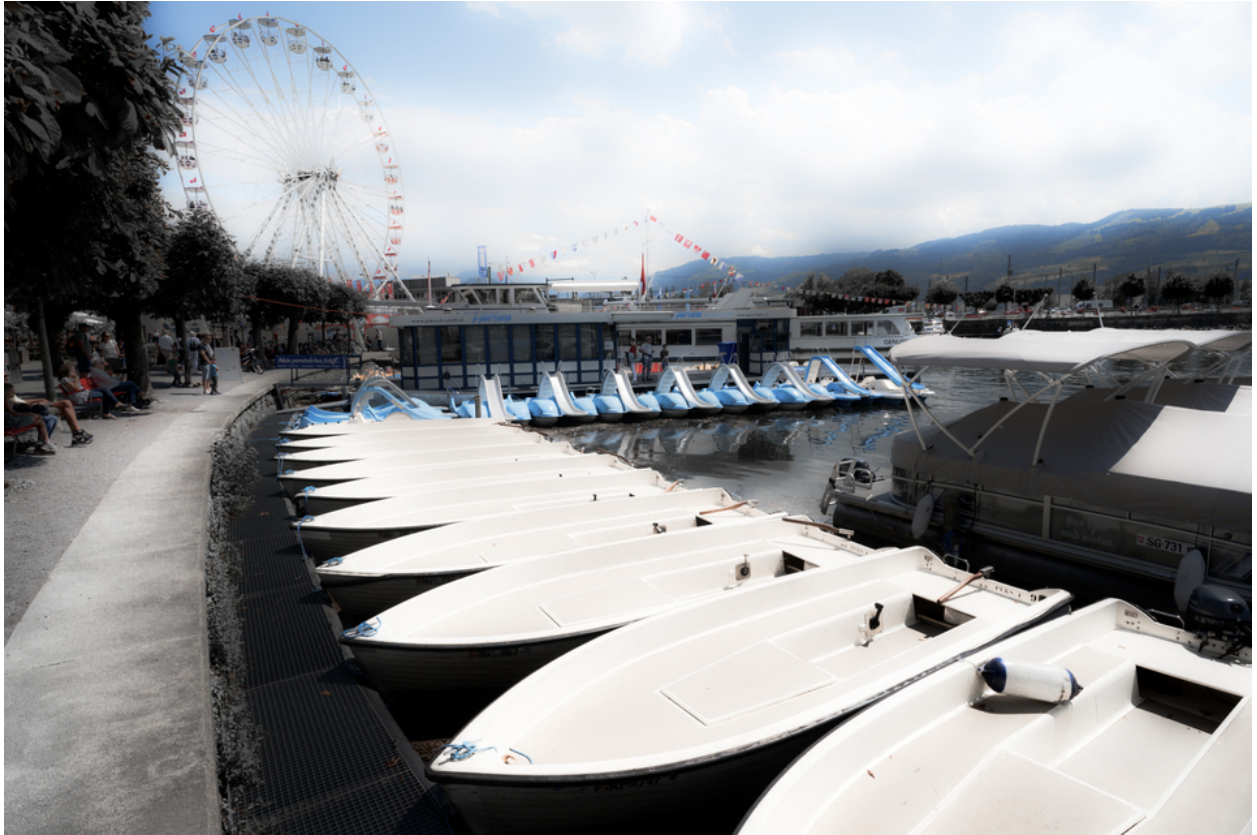

## Picture Description<sup>1)</sup>

A harbor scene with numerous small white boats docked in a row, a pontoon boat, a larger passenger vessel, a Ferris wheel in the background, and mountains in the distance.

## Analysis<sup>1)</sup>

This photograph captures a serene lakeside scene, dominated by rows of white boats neatly docked along a pier. In the background, a towering Ferris wheel adds a touch of playful grandeur, while a passenger boat, adorned with colorful flags, hints at bustling activity. The composition skillfully balances the stillness of the boats with the dynamic elements of the Ferris wheel and the boat, creating a harmonious visual narrative. The muted color palette and soft lighting further enhance the tranquil atmosphere, inviting the viewer to immerse themselves in the beauty of the landscape.

**Picture Data**

	Type / Size	By	Web Link
Exposure	Digital	Frank Titze	
Developing	—	—	
Enlarging	—	—	
Scanning	—	—	
Processing	Digital	Frank Titze	
	Exposure	Processing	Published
Dates	08/2021	09/2021	07/2022
	Width	Height	Bits/Color
Original Size	7360 px	4912 px	16
Ratio ca.	1.50	1	—
Exposure	24x36 mm		
Location	—		
Title (German)	Hafen Rapperswil		