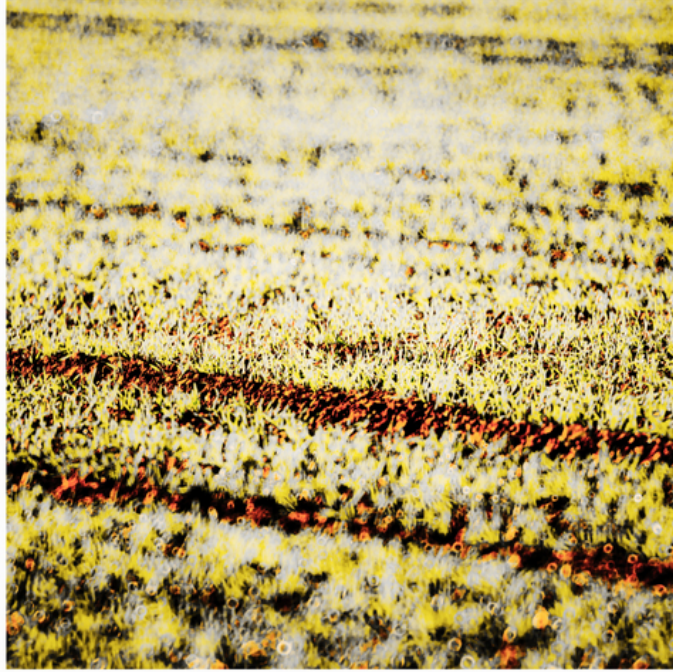

## Picture Description<sup>1)</sup>

A blurred abstract landscape showing rows of young, green crops against dark soil.

## Analysis<sup>1)</sup>

This photograph presents a striking, abstract interpretation of an agricultural landscape. Rows of young crops, rendered in a vibrant, almost ethereal yellow, stretch across the canvas, interrupted by strips of dark, tilled earth. The blurred, dreamlike quality of the photograph evokes a sense of both the promise of growth and the fragility of the natural world. The overall effect is a mesmerizing play of color and texture, inviting the viewer to contemplate the cyclical nature of life and the beauty inherent in the cultivated landscape.