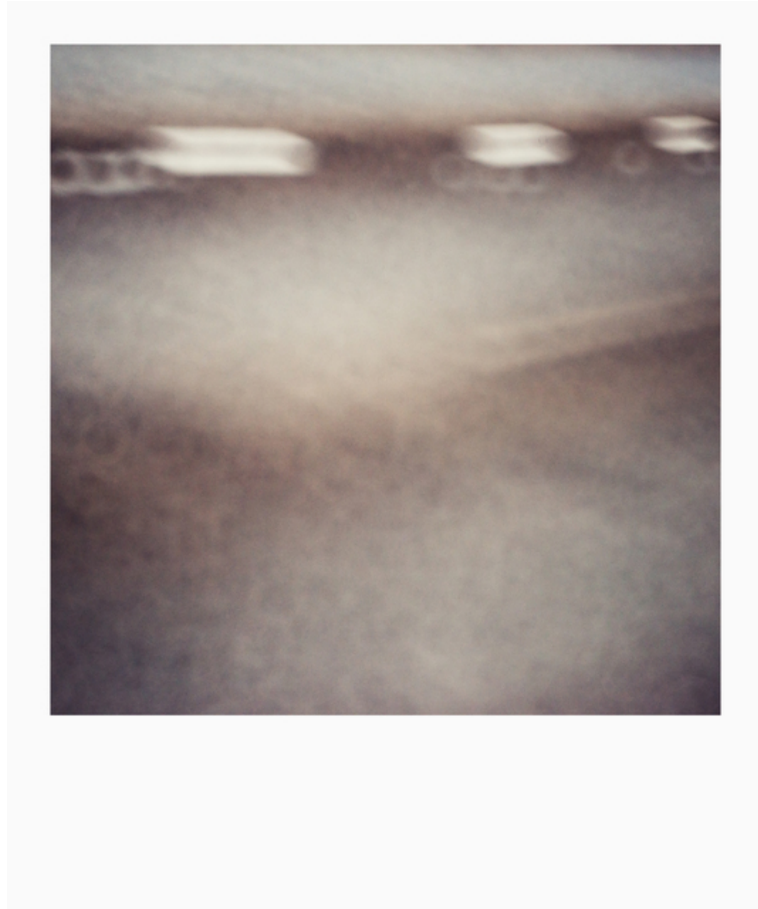

009295

Mysterious

Picture Description¹⁾

An abstract, blurry photograph with indistinct shapes and soft, muted colors, possibly representing a road with blurred lights or reflective surfaces.

Analysis¹⁾

This photograph, rendered in soft, muted tones, presents an abstract interpretation of urban movement. The blurred streaks of light and shadow suggest the fleeting nature of moments captured in transit, perhaps from a car window or through a rain-streaked pane. The composition evokes a sense of transience and impermanence, inviting the viewer to contemplate the ephemeral qualities of the modern experience.

Picture Data

	Type / Size	By	Web Link
Exposure	Digital	Frank Titze	
Developing	—	—	
Enlarging	—	—	
Scanning	—	—	
Processing	Digital	Frank Titze	
	Exposure	Processing	Published
Dates	10/2020	11/2020	02/2022
	Width	Height	Bits/Color
Original Size	5546 px	6655 px	16
Ratio ca.	1	1.20	—
Exposure	24x36 mm		
Location	—		
Title (German)	Geheimnisvoll		