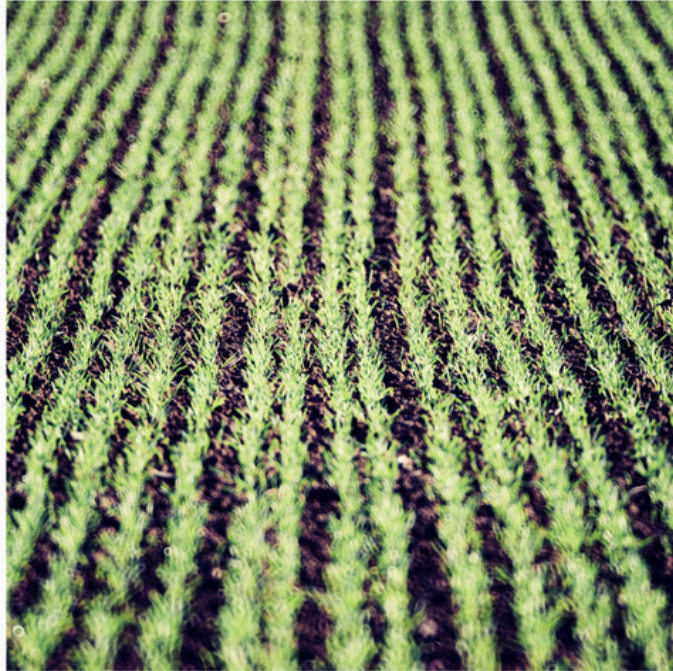

# 009288

New Green V

## Picture Description<sup>1)</sup>

A high-angle shot captures a field of young plants in rows, showing a pattern of green vegetation against dark soil.

## Analysis<sup>1)</sup>

This photograph captures the rhythmic beauty of a cultivated field. Rows of young, vibrant green plants stand in stark contrast to the dark, fertile soil, creating a mesmerizing pattern of alternating light and shadow. The composition draws the eye into the distance, suggesting both the promise of growth and the meticulous human effort behind agricultural production. The slightly muted color palette and soft focus evoke a sense of nostalgia and the enduring connection between humanity and the land.

**Picture Data**

	Type / Size	By	Web Link
Exposure	Digital	Frank Titze	
Developing	—	—	
Enlarging	—	—	
Scanning	—	—	
Processing	Digital	Frank Titze	
	Exposure	Processing	Published
Dates	10/2020	11/2020	02/2022
	Width	Height	Bits/Color
Original Size	5546 px	6655 px	16
Ratio ca.	1	1.20	—
Exposure	24x36 mm		
Location	—		
Title (German)	Neues Grün V		