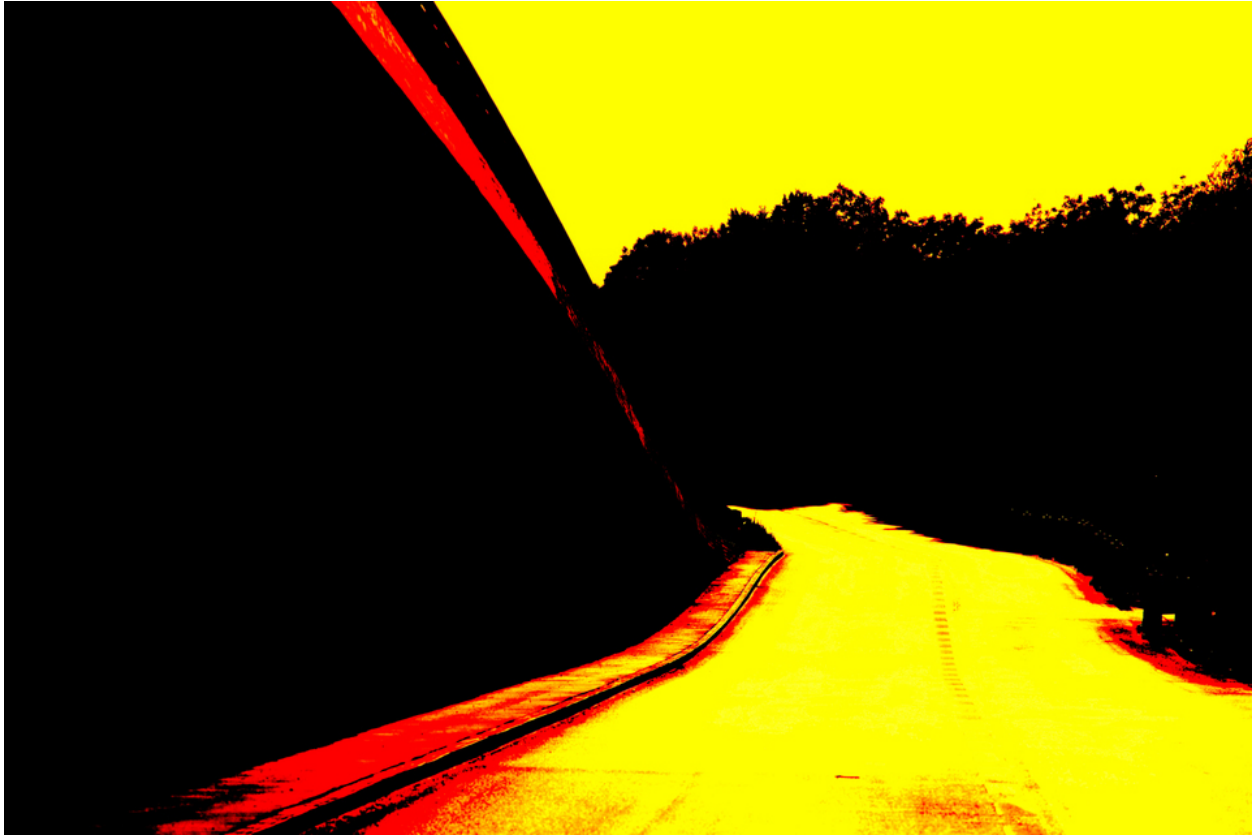

## Picture Description<sup>1)</sup>

An abstract photograph of a winding road under a bright yellow sky, bordered by dark vegetation and a stark black wall.

## Analysis<sup>1)</sup>

This striking photograph captures a winding road dramatically framed by a dark, towering embankment on the left and silhouetted trees against a vibrant yellow sky on the right. The intense color palette—bold yellows and stark blacks, punctuated by streaks of red—creates a sense of urgency and unease. The perspective draws the viewer into the scene, inviting contemplation of the journey ahead and the shadows that flank it. The photograph evokes a feeling of isolation and the unknown, a powerful exploration of the human experience.