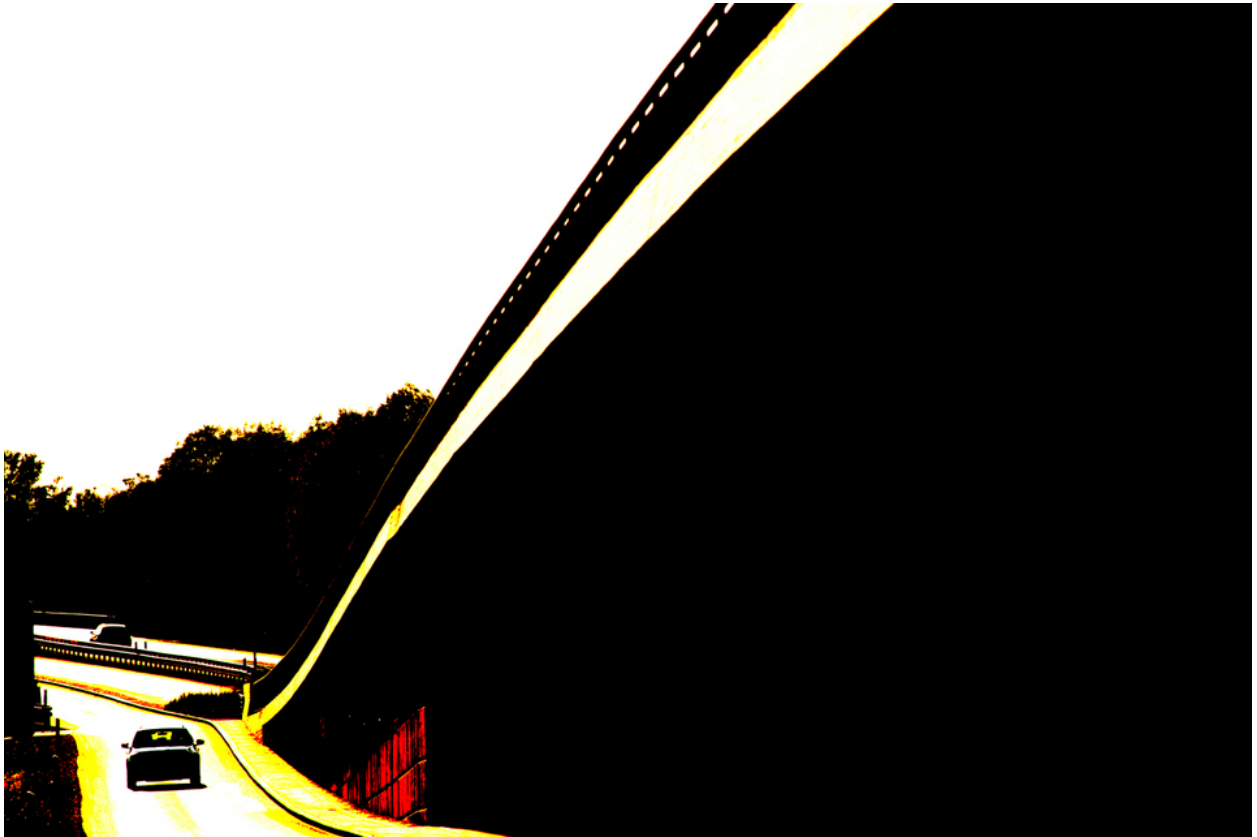

## Picture Description<sup>1)</sup>

A stylized, high-contrast photograph of a highway overpass with a car on the road below, with surrounding foliage and sky.

## Analysis<sup>1)</sup>

This photograph presents a dramatically contrasted scene of a highway overpass. The stark black underside of the structure dominates the right side of the frame, its curving form highlighted by a sharp line of golden light along its edge. This light contrasts intensely with the deep shadows, creating a bold visual statement. Below, a winding road leads into the distance, carrying a few scattered cars. The vehicles are caught in the same golden glow, creating a sense of movement and energy. In the background, a line of dark trees punctuates the horizon, adding a layer of depth and mystery to the composition. The overall effect is one of dynamic tension, with the interplay of light and shadow creating a sense of both grandeur and isolation.