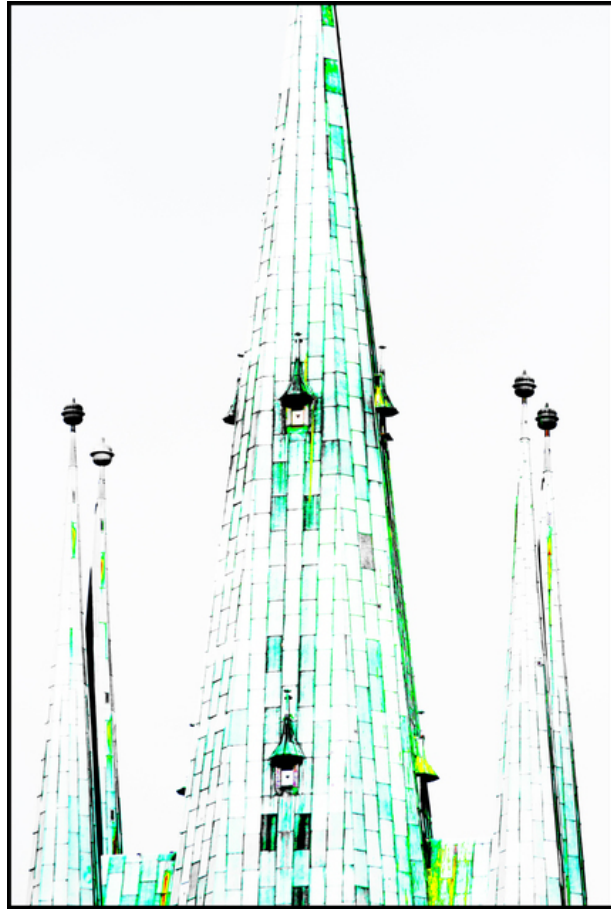

009133

Main plus Four Companions I

Picture Description¹⁾

A digitally altered photograph of a tall, pointed building with tiled surfaces and small, decorative turrets.

Analysis¹⁾

This striking architectural photograph captures the spires of a building, possibly a cathedral or church, rendered in high contrast with vibrant, almost neon colors. The central, tallest spire dominates the composition, its surface articulated by a repeating pattern of what appear to be tiles. Smaller, secondary spires flank the central structure, each crowned with a distinctive finial. The sky or background is deliberately blown out to white, further emphasizing the bold colors and geometric forms of the architecture. The photograph possesses a dynamic, almost otherworldly quality, highlighting the beauty of architectural design through an unconventional, artistic lens.

Picture Data

	Type / Size	By	Web Link
Exposure	Digital	Frank Titze	
Developing	—	—	
Enlarging	—	—	
Scanning	—	—	
Processing	Digital	Frank Titze	
	Exposure	Processing	Published
Dates	08/2020	09/2020	12/2021
	Width	Height	Bits/Color
Original Size	4982 px	7430 px	16
Ratio ca.	1	1.49	—
Exposure	24x36 mm		
Location	—		
Title (German)	Haupt plus Vier Begleiter I		