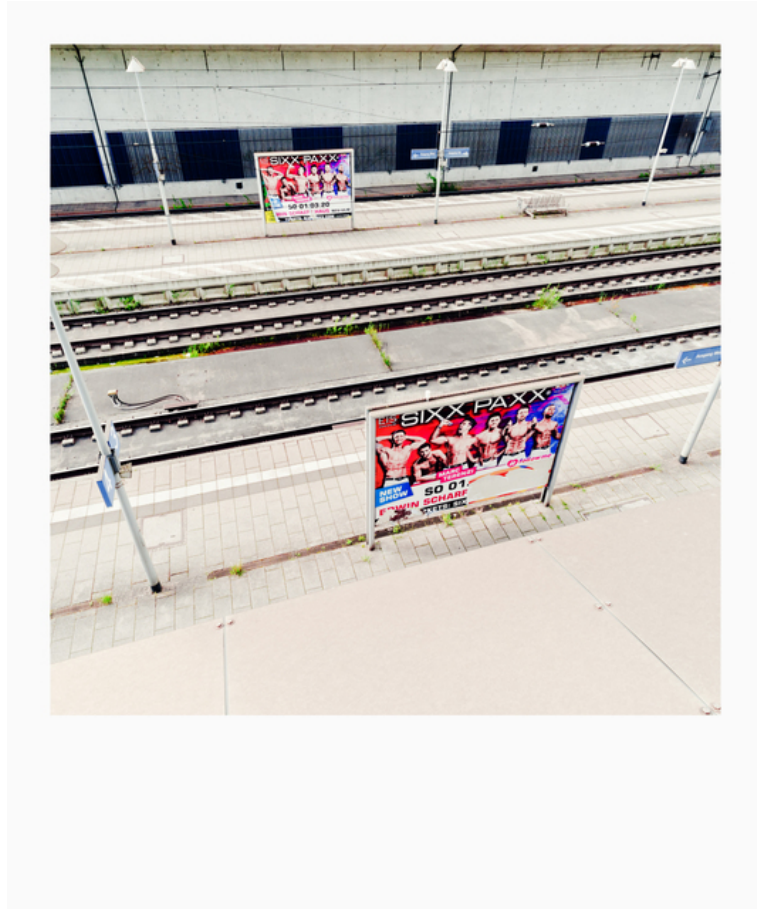

009126

SIXX PAXX

Picture Description¹⁾

Overhead shot of a train platform with advertisements.

Analysis¹⁾

This photograph presents an elevated view of a railway platform, capturing a sense of urban stillness. The parallel lines of the tracks lead the eye towards the horizon, where a large, modern building stands. Posters advertising a 'Sixx Paxx' show punctuate the scene, adding a touch of commercial vibrancy to the otherwise muted tones of concrete and steel. The composition is balanced, with the geometry of the architecture contrasting against the organic growth of small patches of greenery between the rails. The overall effect is one of quiet observation, inviting the viewer to contemplate the intersection of transportation, advertising, and the urban landscape.

Picture Data

	Type / Size	By	Web Link
Exposure	Digital	Frank Titze	
Developing	—	—	
Enlarging	—	—	
Scanning	—	—	
Processing	Digital	Frank Titze	
	Exposure	Processing	Published
Dates	05/2020	05/2020	12/2021
	Width	Height	Bits/Color
Original Size	5546 px	6655 px	16
Ratio ca.	1	1.20	—
Exposure	24x36 mm		
Location	—		
Title (German)	SIXX PAXX		