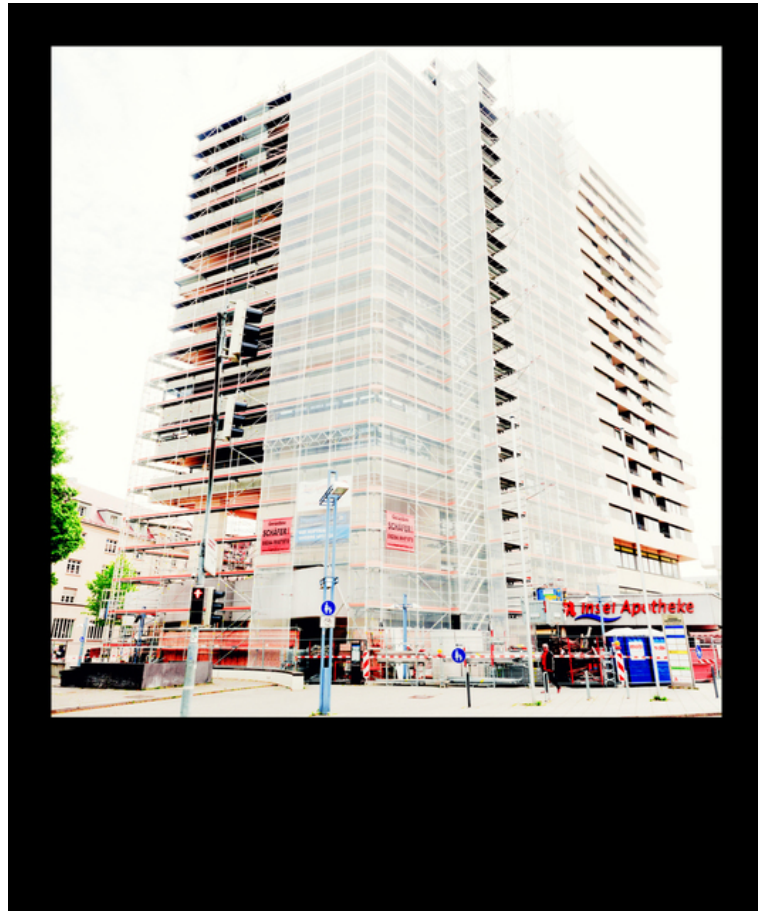

# 009125

Dressed

## Picture Description<sup>1)</sup>

A tall building under construction is covered in scaffolding, with a street view featuring signs and a pharmacy at its base.

## Analysis<sup>1)</sup>

This photograph captures a tall building undergoing significant construction or renovation, heavily shrouded in scaffolding and protective netting. The building dominates the frame, its height emphasized by the upward perspective. The scaffolding creates a geometric pattern of lines and rectangles against the building's facade. At the base of the building, a street scene unfolds, including a pharmacy labeled "Amler Apotheke". People can be seen walking along the sidewalk, adding a sense of scale and everyday life to the scene. The overall impression is one of transformation and progress amidst the urban environment.

**Picture Data**

	Type / Size	By	Web Link
Exposure	Digital	Frank Titze	
Developing	—	—	
Enlarging	—	—	
Scanning	—	—	
Processing	Digital	Frank Titze	
	Exposure	Processing	Published
Dates	05/2020	05/2020	12/2021
	Width	Height	Bits/Color
Original Size	5546 px	6655 px	16
Ratio ca.	1	1.20	—
Exposure	24x36 mm		
Location	—		
Title (German)	Angezogen		