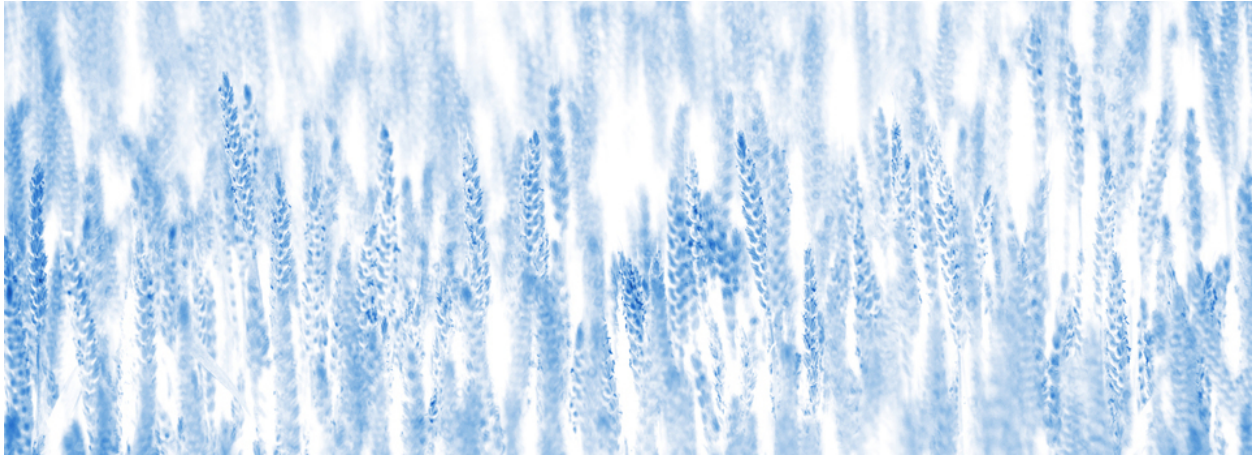

008616

Negative Corn

Picture Description¹⁾

An abstract, blurred photograph with orange and pink cloud-like shapes against a vibrant green and blue background.

Analysis¹⁾

This abstract artwork presents a vibrant and dreamlike composition. Soft-edged forms, predominantly in shades of orange and pink, float against a backdrop of intense green and hints of blue. The blurred edges and luminous quality create an ethereal and otherworldly atmosphere. The work invites the viewer to explore a realm of color and shape, where definition blurs and imagination takes flight.

Picture Data

	Type / Size	By	Web Link
Exposure	Digital	Frank Titze	
Developing	—	—	
Enlarging	—	—	
Scanning	—	—	
Processing	Digital	Frank Titze	
	Exposure	Processing	Published
Dates	06/2020	06/2020	05/2021
	Width	Height	Bits/Color
Original Size	7360 px	2667 px	16
Ratio ca.	2.76	1	—
Exposure	24x36 mm		
Location	—		
Title (German)	Negativer Mais		