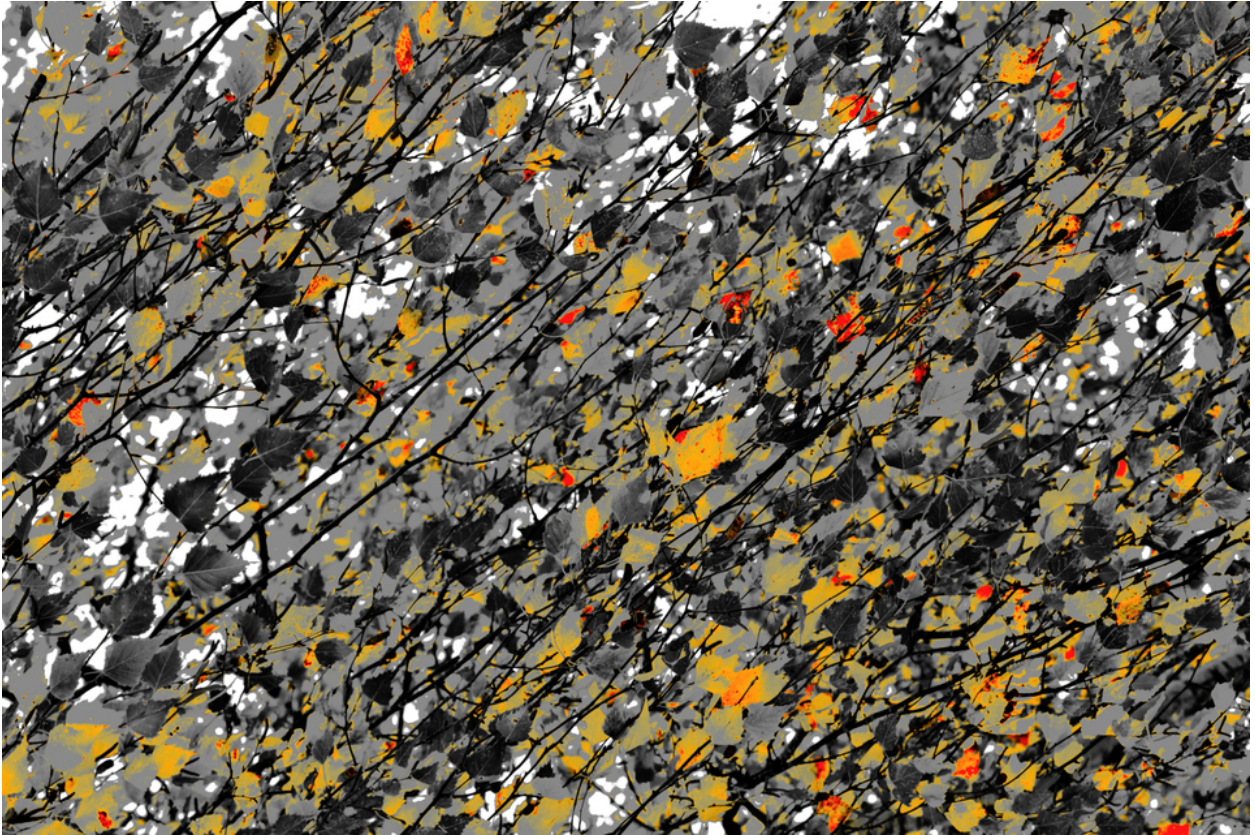

008136

Color on Grey

Picture Description¹⁾

A textured photograph shows bare tree branches interwoven with partially colored foliage in shades of gray, yellow, and red.

Analysis¹⁾

This captivating photograph presents an abstract composition of intertwined branches and foliage. The photograph is rendered primarily in grayscale, with selective bursts of orange and red highlighting certain leaves, creating a striking contrast. The dense network of branches and leaves evokes a sense of depth and complexity, while the limited color palette emphasizes the textures and forms within the natural scene. The overall effect is both intriguing and visually stimulating, inviting the viewer to explore the intricate details of the composition.

Picture Data

	Type / Size	By	Web Link
Exposure	Digital	Frank Titze	
Developing	—	—	
Enlarging	—	—	
Scanning	—	—	
Processing	Digital	Frank Titze	
	Exposure	Processing	Published
Dates	10/2019	12/2019	10/2020
	Width	Height	Bits/Color
Original Size	7360 px	4912 px	16
Ratio ca.	1.50	1	—
Exposure	24x36 mm		
Location	—		
Title (German)	Farbe auf Grau		