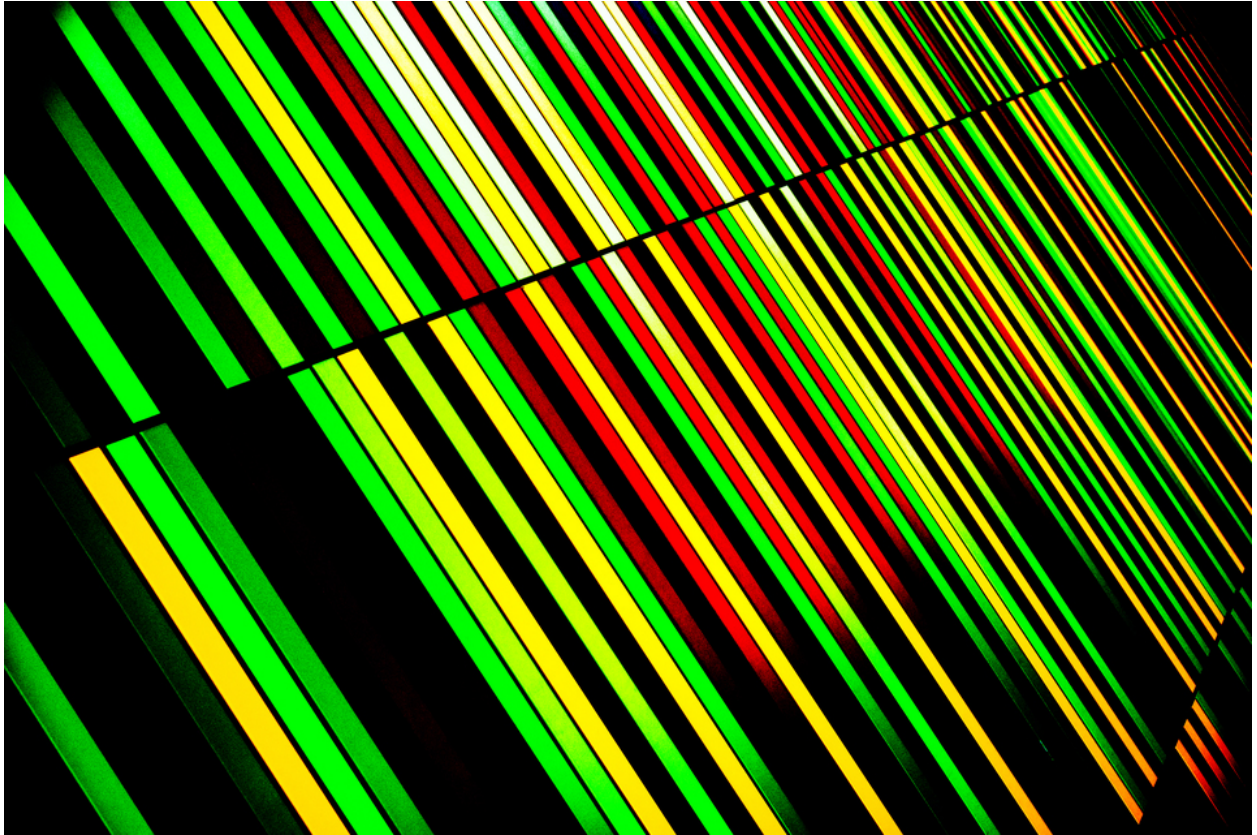

008035

Stripes XXXIV

Picture Description¹⁾

Abstract shot of colorful parallel lines, displaying shades of green, yellow, and red, diagonally arranged on a black background.

Analysis¹⁾

This photograph presents a dynamic interplay of light and color, transforming an architectural surface into an abstract composition. Diagonal lines in vibrant shades of green, yellow, and red rhythmically traverse the frame against a stark black background, creating a bold visual statement. The intersecting lines and varying light intensities suggest depth and movement, inviting the viewer to contemplate the relationship between form, color, and space.

Picture Data

	Type / Size	By	Web Link
Exposure	Digital	Frank Titze	
Developing	—	—	
Enlarging	—	—	
Scanning	—	—	
Processing	Digital	Frank Titze	
	Exposure	Processing	Published
Dates	08/2019	08/2019	09/2020
	Width	Height	Bits/Color
Original Size	7360 px	4912 px	16
Ratio ca.	1.50	1	—
Exposure	24x36 mm		
Location	—		
Title (German)	Streifen XXXIV		