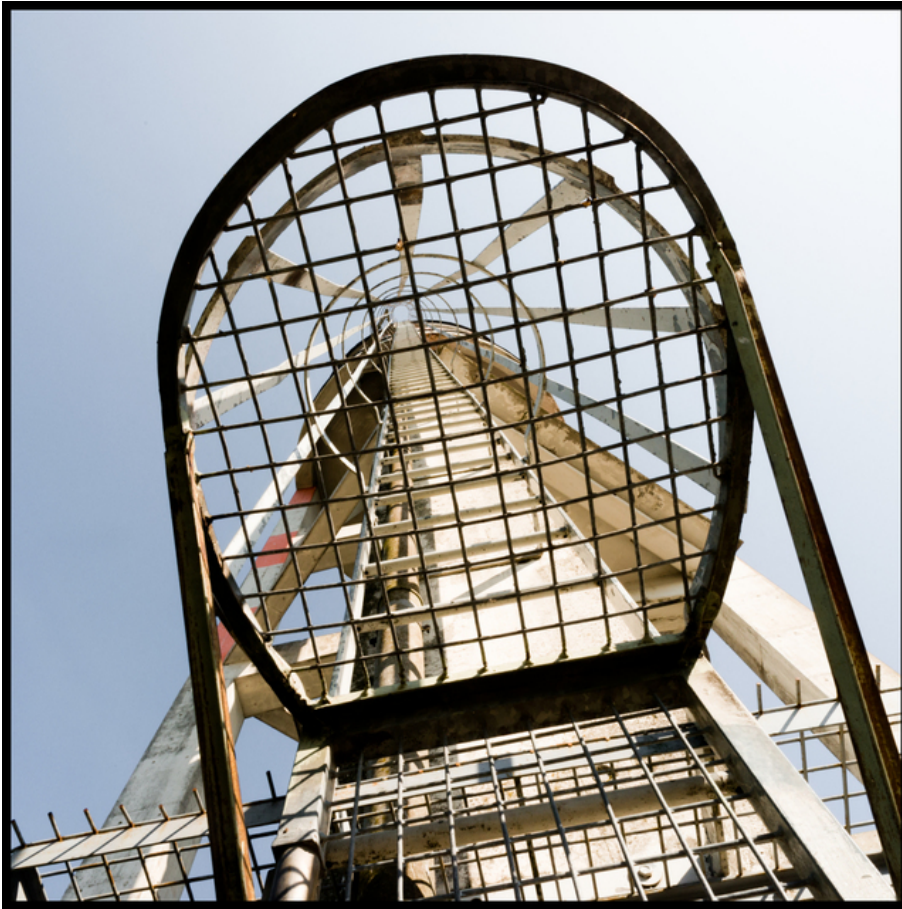

007990

Closed Ladder to Heaven

Picture Description¹⁾

A low-angle shot looking up at a metal ladder enclosed in a cage-like structure against a clear sky.

Analysis¹⁾

Captured from a strikingly low angle, this photograph presents a perspective of an industrial structure, possibly a tower or a component of a larger facility. The central focus is a ladder enclosed within a cage-like framework, the metal showing signs of age and weathering. The ladder stretches upwards toward the light, giving a sense of height and verticality. The composition emphasizes geometric shapes and patterns created by the metal grid and support beams. The light blue sky in the background provides a stark contrast to the metallic structure, further highlighting its industrial aesthetic. The photograph speaks to themes of industry, architecture, and the passage of time.

Picture Data

	Type / Size	By	Web Link
Exposure	Digital	Frank Titze	
Developing	—	—	
Enlarging	—	—	
Scanning	—	—	
Processing	Digital	Frank Titze	
	Exposure	Processing	Published
Dates	08/2019	08/2019	08/2020
	Width	Height	Bits/Color
Original Size	5012 px	5012 px	16
Ratio ca.	1	1	—
Exposure	24x36 mm		
Location	—		
Title (German)	Geschlossene Himmelsleiter		