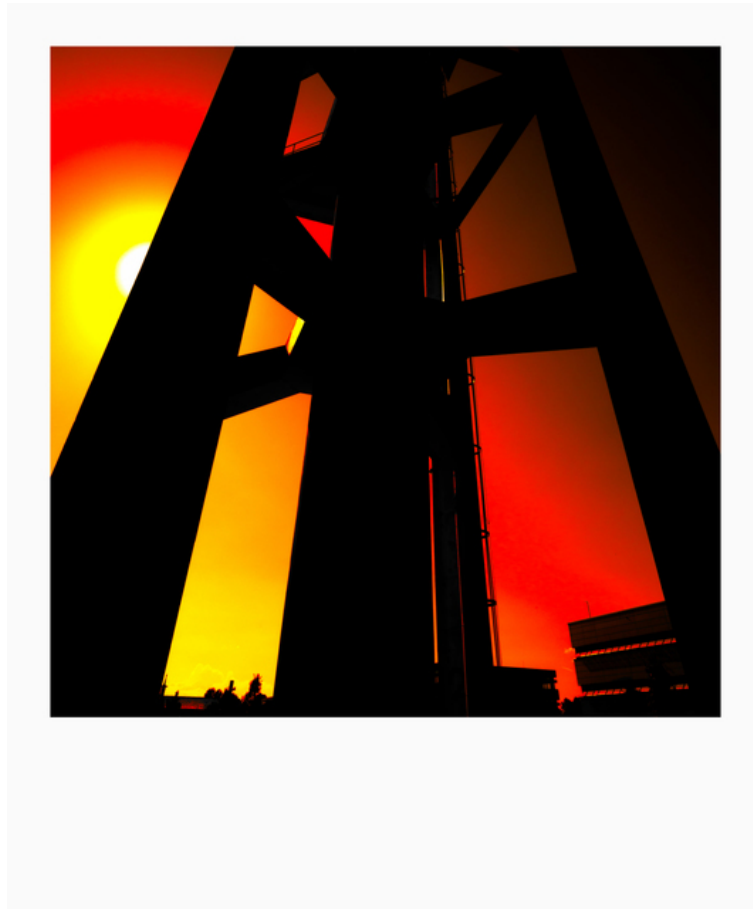

007985

Sun Tower I

Picture Description¹⁾

A silhouette of a tall structure against a vibrant sunset, with a building visible in the background.

Analysis¹⁾

This striking photograph captures a dramatic scene in silhouette. A towering, geometric structure dominates the foreground, its dark form sharply contrasted against a fiery sunset backdrop. The sun, a radiant orb, peeks through the openings in the structure, casting an intense orange and yellow glow. The silhouette extends downward to reveal glimpses of buildings and trees along the horizon line, further emphasizing the scale and imposing presence of the main structure. The composition creates a powerful sense of depth and mystery, inviting the viewer to contemplate the relationship between nature, architecture, and the passage of time.

Picture Data

	Type / Size	By	Web Link
Exposure	Digital	Frank Titze	
Developing	—	—	
Enlarging	—	—	
Scanning	—	—	
Processing	Digital	Frank Titze	
	Exposure	Processing	Published
Dates	08/2019	08/2019	08/2020
	Width	Height	Bits/Color
Original Size	5546 px	6655 px	16
Ratio ca.	1	1.20	—
Exposure	24x36 mm		
Location	—		
Title (German)	Sonnenturm I		