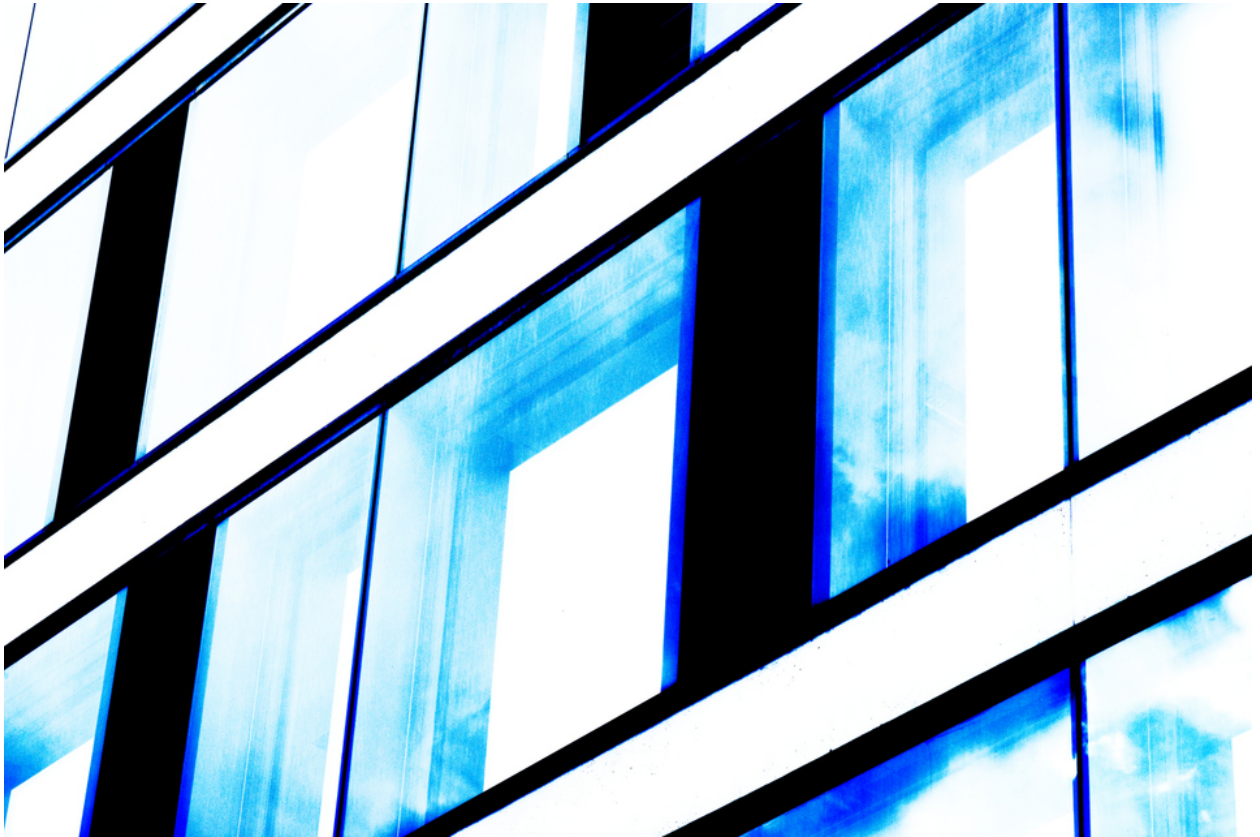

# 007899

Modern House Skin II

## Picture Description<sup>1)</sup>

A low angle shot of a modern building's facade, emphasizing its rectangular grid structure with blue-tinted glass and bold black vertical lines.

## Analysis<sup>1)</sup>

An abstract architectural photograph featuring a section of a building's facade with a repetitive pattern of windows and structural elements. The dominant colors are shades of blue, white, and black. The windows appear to reflect the sky, creating a surreal and distorted perspective. The composition is dynamic, with strong diagonal lines formed by the building's framework, leading the eye through the photograph. The high contrast and bold colors give the photograph a modern and graphic feel, emphasizing the geometric shapes and the interplay of light and shadow.