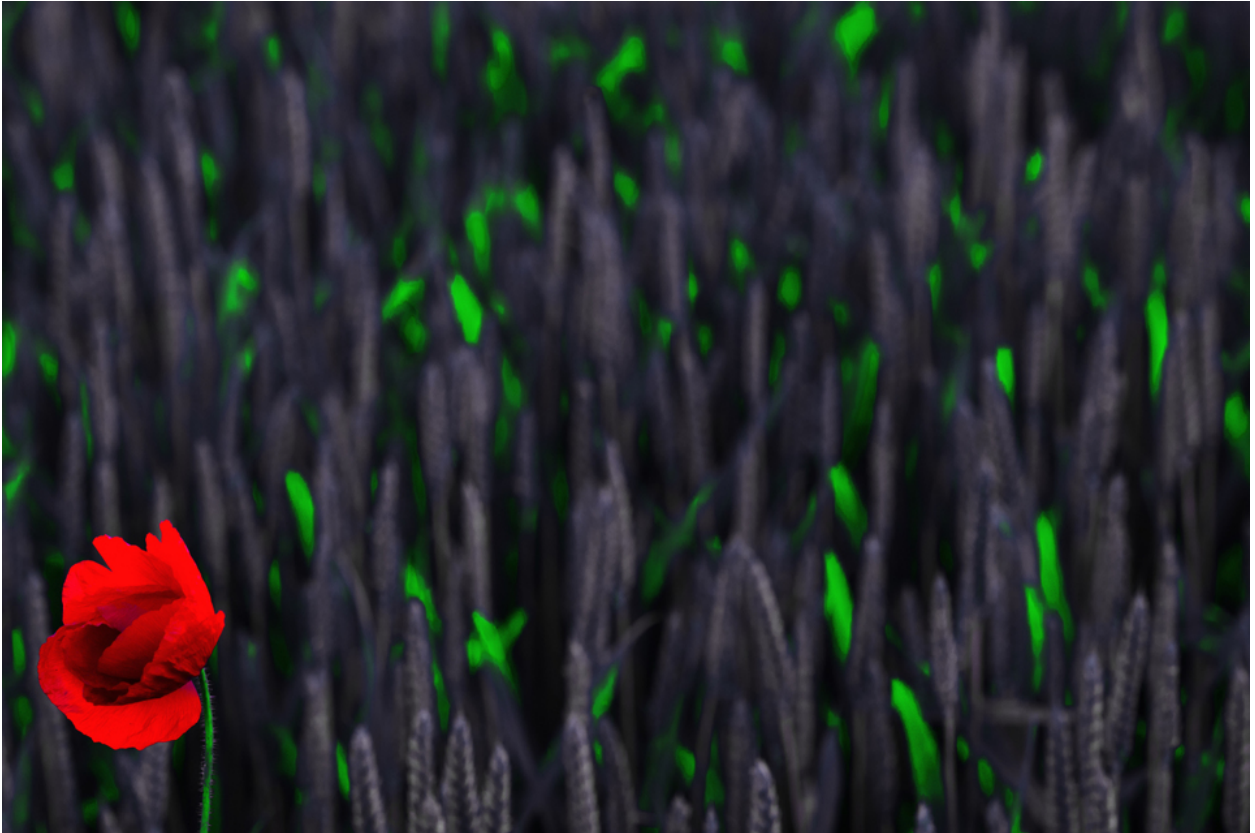

007645

Poppy and Rye II

Picture Description¹⁾

A vibrant red poppy stands out against a dark, stylized wheat field with hints of green.

Analysis¹⁾

This striking photograph features a vibrant red poppy in sharp focus against a blurred, almost monochromatic background of wheat or similar grain. The field appears to be rendered in shades of gray and deep blue, with occasional pops of vibrant green interspersed among the stalks, creating a surreal, dreamlike effect. The poppy itself is the clear focal point, drawing the eye with its saturated color and intricate details. The juxtaposition of the single, vivid bloom against the muted and somewhat abstract field creates a powerful and emotional visual experience, possibly evoking themes of hope, remembrance, or the beauty found within a more subdued reality.